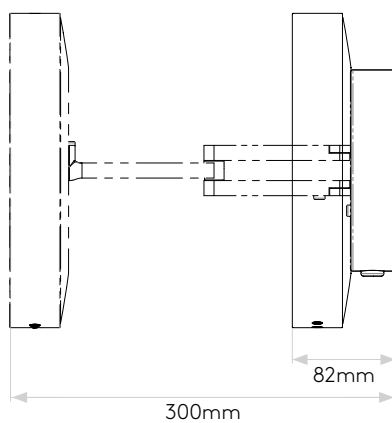

GENERAL

LOCATION:	Bathroom
CLASS:	CE (Class II)
IP RATING:	IP44
BATHROOM ZONE:	Zone 2, 3
DRIVER REQUIRED:	No
INSTALLATION ORIENTATION:	Wall Mount
MAIN MATERIAL:	Metal - Zinc
DIMENSIONS (mm):	H: 300 Ø: 250
CUT OUT HOLE (mm):	-
RECESS DEPTH (mm):	-
FIRE RATING:	-
CABLE LENGTH (mm):	-
GROSS WEIGHT (kg):	3.3

LAMP

LIGHT SOURCE:	LED Strip
WATTAGE:	12.4W
LAMP INCLUDED:	Yes (Integral)
MAXIMUM LAMP LENGTH (mm):	-
LUMINOUS FLUX (lm):	216
COLOUR TEMP (K):	3000
CRI (Ra):	80
MACADAM ELLIPSE:	+/-100K
TILT ADJUSTABLE ANGLE (°):	90
ROTATION ADJUSTABLE ANGLE (°):	180
LIFETIME (hrs):	50000
BEAM ANGLE (°):	-

CODE: 1137003 (8592)
FINISH: POLISHED CHROME

PRODUCT ELEVATIONS

Please note that some dimensions may vary slightly due to manufacturing tolerances, this includes cable entry and fixing holes

Veillez noter que certaines dimensions peuvent varier légèrement en raison des tolérances de fabrication, y compris l'entrée de câble et les trous de fixation.

Bitte beachten Sie, dass die Maße Fertigungstoleranzen unterliegen und daher in geringem Umfang von der angegebenen Größe abweichen können. Dies gilt auch für Kabeleingänge und Befestigungslöcher.

Si prega notare che possono esserci piccole variazioni in alcune dimensioni dovute alle tolleranze di produzione, queste includono l'ingresso del cavo e i fori di fissaggio.