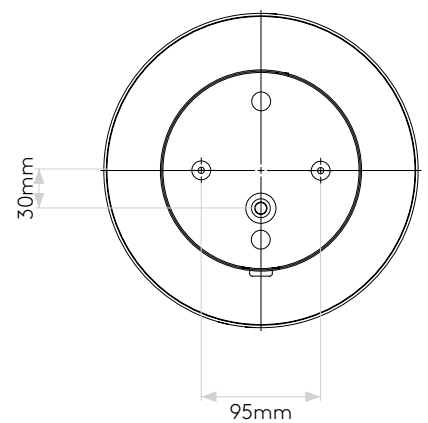

GENERAL

LOCATION:	Bathroom
CLASS:	CE (Class II)
IP RATING:	IP44
BATHROOM ZONE:	Zone 2, 3
DRIVER REQUIRED:	No
INSTALLATION ORIENTATION:	Wall Mount
MAIN MATERIAL:	Metal - Zinc
DIMENSIONS (mm):	H: 300 Ø: 250
CUT OUT HOLE (mm):	-
RECESS DEPTH (mm):	-
FIRE RATING:	-
CABLE LENGTH (mm):	-
GROSS WEIGHT (kg):	3.3

LAMP

LIGHT SOURCE:	LED Strip
WATTAGE:	12.4W
LAMP INCLUDED:	Yes (Integral)
MAXIMUM LAMP LENGTH (mm):	-
LUMINOUS FLUX (lm):	216
COLOUR TEMP (K):	3000
CRI (Ra):	80
MACADAM ELLIPSE:	+/-100K
TILT ADJUSTABLE ANGLE (°):	90
ROTATION ADJUSTABLE ANGLE (°):	180
LIFETIME (hrs):	50000
BEAM ANGLE (°):	-

CODE: 1137003 (8592)
FINISH: POLISHED CHROME

PRODUCT ELEVATIONS

Please note that some dimensions may vary slightly due to manufacturing tolerances, this includes cable entry and fixing holes

Veillez noter que certaines dimensions peuvent varier légèrement en raison des tolérances de fabrication, y compris l'entrée de câble et les trous de fixation.