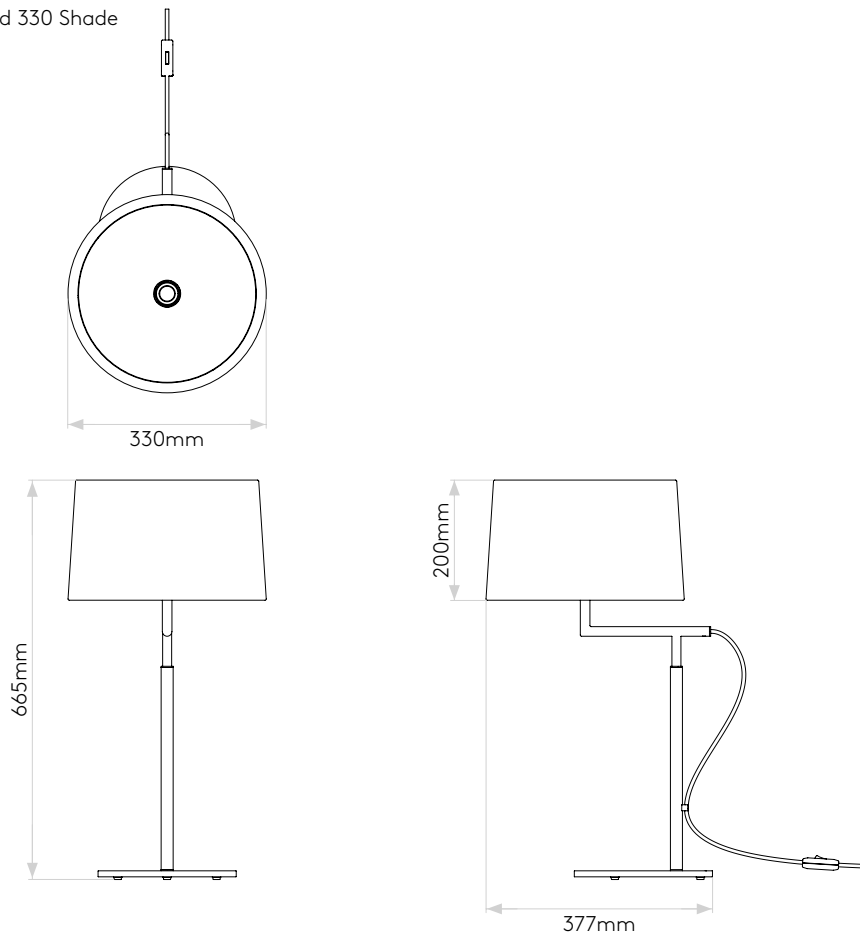

GENERAL

LOCATION:	Interior
CLASS:	CE (Class II)
IP RATING:	IP20
BATHROOM ZONE:	Zone 3
DRIVER REQUIRED:	No
INSTALLATION ORIENTATION:	Ground/Floor
MAIN MATERIAL:	Metal - Mild Steel
DIMENSIONS (mm):	H: 530 W: 230 D: 241 Ø: 230
CUT OUT HOLE (mm):	-
RECESS DEPTH (mm):	-
FIRE RATING:	-
CABLE LENGTH (mm):	-
GROSS WEIGHT (kg):	4.66

LAMP

LIGHT SOURCE:	LED E27/ES
WATTAGE:	12W
LAMP INCLUDED:	No
MAXIMUM LAMP LENGTH (mm):	160
LUMINOUS FLUX (lm):	Lamp Dependent
COLOUR TEMP (K):	Lamp Dependent
CRI (Ra):	Lamp Dependent
MACADAM ELLIPSE:	Lamp Dependent
TILT ADJUSTABLE ANGLE (°):	-
ROTATION ADJUSTABLE ANGLE (°):	-
LIFETIME (hrs):	Lamp Dependent
BEAM ANGLE (°):	Lamp Dependent

Please note that some dimensions may vary slightly due to manufacturing tolerances, this includes cable entry and fixing holes

Veuillez noter que certaines dimensions peuvent varier légèrement en raison des tolérances de fabrication, y compris l'entrée de câble et les trous de fixation.