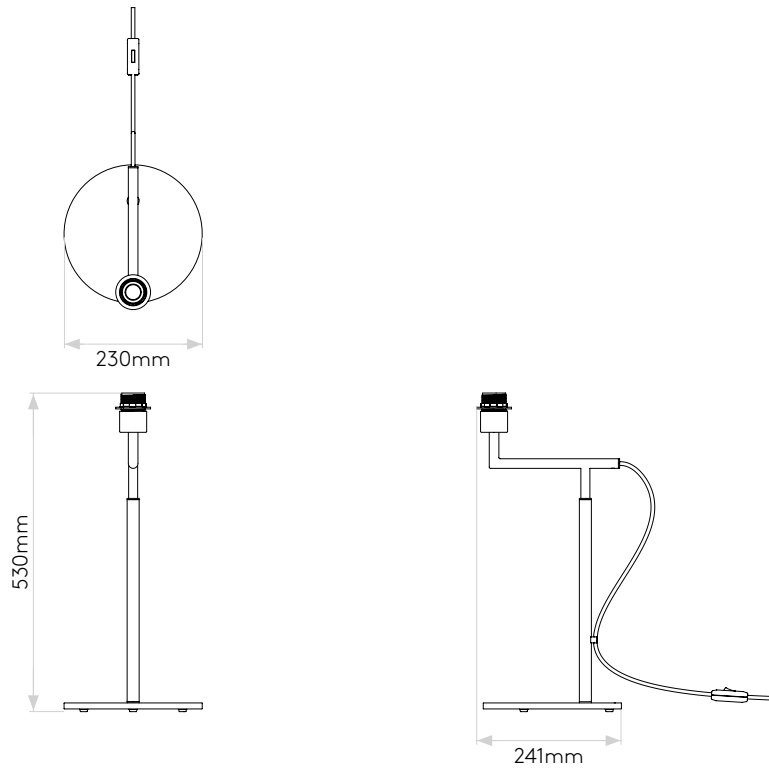

Without Shade