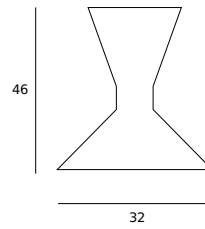

atelier sedap / LIGHTING

3091 / AUDIO 2 Design Fabrice BERRUX

High strength plaster pendant, for direct lighting.

Weight

7 Kg

Orientation

FINISHES

Acrylic paint finish