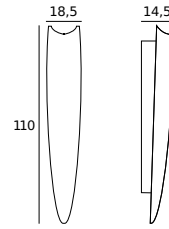

atelier sedap / LIGHTING

3082 / VANILLE FLUO

Design Michel TORTEL

Weight

5.2 Kg

Orientation

High strength plaster wall lamp

FINISHES