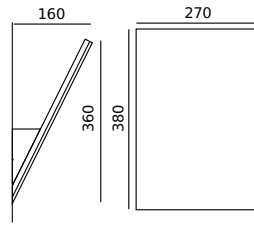

atelier sedap / LIGHTING

3079 / FORMAT A4 Design Fabrice BERRUX

High strength plaster wall lamp, indirect LED lighting

Weight

1.5 Kg

Orientation

FINISHES

Natural plaster finish Acrylic paint finish Mat polyurethane laccé (PU)