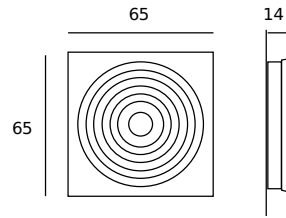

atelier sedap / LIGHTING

3028 / VERNER Design Neil POULTON

High strength plaster wall lamp for indirect lighting.

Weight

19.4 Kg

Orientation

FINISHES

Natural plaster finish Acrylic paint finish Mat polyurethane laccé (PU)