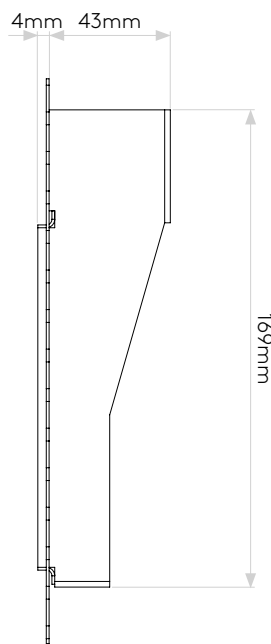

## GENERAL

LOCATION:	Interior
CLASS:	CE (Class III)
IP RATING:	IP20
BATHROOM ZONE:	Zone 3
VOLTAGE:	Constant Current 700mA
INSTALLATION ORIENTATION:	Wall Mount - Vertical
MAIN MATERIAL:	Metal - Mild Steel
DIMENSIONS:	H: 120mm W: 35mm D: 43mm
CUT OUT HOLE:	L: 170mm W: 40mm
RECESS DEPTH:	43mm
FIRE RATING:	Not Applicable
CABLE LENGTH:	Not Applicable
GROSS WEIGHT:	0.42Kg

## LAMP

LIGHT SOURCE:	HIGH POWER LED
MAXIMUM WATTAGE:	2W
LAMP INCLUDED:	Yes (Integral)
MAXIMUM LAMP LENGTH:	Not Applicable
LUMINOUS FLUX:	70lm
COLOUR TEMP:	3000K
CRI:	80
R9:	7.0
MACADAM ELLIPSE:	3-Step
TILT ADJUSTABLE ANGLE:	Not Applicable
ROTATION ADJUSTABLE ANGLE:	Not Applicable
AVERAGE LIFESPAN:	60,000hrs
L70:	>60,000 hours
BEAM ANGLE:	Not Applicable

Please note that some dimensions may vary slightly due to manufacturing tolerances, this includes cable entry and fixing holes

Veuillez noter que certaines dimensions peuvent varier légèrement en raison des tolérances de fabrication, y compris l'entrée de câble et les trous de fixation.

Bitte beachten Sie, dass die Maße Fertigungstoleranzen unterliegen und daher in geringem Umfang von der angegebenen Größe abweichen können. Dies gilt auch für Kabeleingänge und

Si prega notare che possono esserci piccole variazioni in alcune dimensioni dovute alle tolleranze di produzione, queste includono l'ingresso del cavo e i fori di fissaggio.