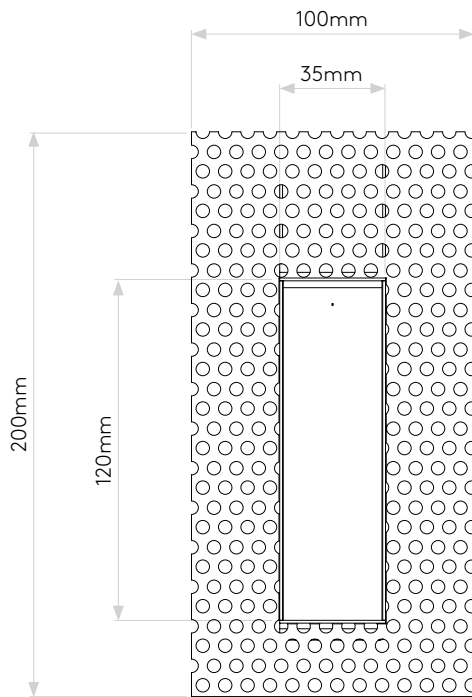

## GENERAL

LOCATION:	Interior
CLASS:	CE (Class III)
IP RATING:	IP20
BATHROOM ZONE:	Zone 3
VOLTAGE:	Constant Current 700mA
INSTALLATION ORIENTATION:	Wall Mount - Vertical
MAIN MATERIAL:	Metal - Mild Steel
DIMENSIONS:	H: 120mm W: 35mm D: 43mm
CUT OUT HOLE:	L: 170mm W: 40mm
RECESS DEPTH:	43mm
FIRE RATING:	Not Applicable
CABLE LENGTH:	Not Applicable
GROSS WEIGHT:	0.42Kg

## LAMP

LIGHT SOURCE:	HIGH POWER LED
MAXIMUM WATTAGE:	2W
LAMP INCLUDED:	Yes (Integral)
MAXIMUM LAMP LENGTH:	Not Applicable
LUMINOUS FLUX:	70lm
COLOUR TEMP:	3000K
CRI:	80
R9:	7.0
MACADAM ELLIPSE:	3-Step
TILT ADJUSTABLE ANGLE:	Not Applicable
ROTATION ADJUSTABLE ANGLE:	Not Applicable
AVERAGE LIFESPAN:	60,000hrs
L70:	>60,000 hours
BEAM ANGLE:	Not Applicable

Please note that some dimensions may vary slightly due to manufacturing tolerances, this includes cable entry and fixing holes

Veuillez noter que certaines dimensions peuvent varier légèrement en raison des tolérances de fabrication, y compris l'entrée de câble et les trous de fixation.