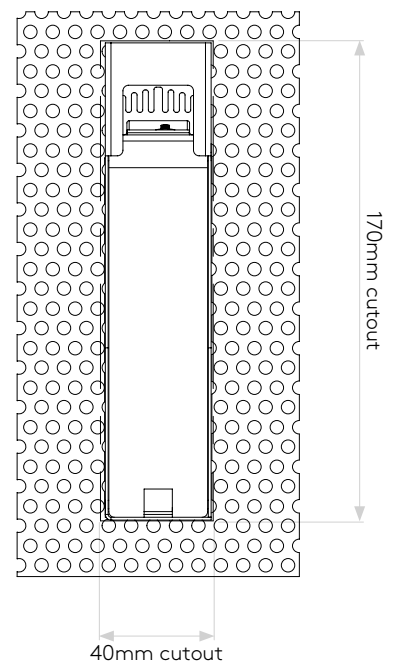

## GENERAL

LOCATION:	Interior
CLASS:	CE (Class III)
IP RATING:	IP20
BATHROOM ZONE:	Zone 3
VOLTAGE:	Constant Current 700mA
INSTALLATION ORIENTATION:	Wall Mount - Vertical
MAIN MATERIAL:	Metal - Mild Steel
DIMENSIONS:	H: 120mm W: 35mm D: 43mm
CUT OUT HOLE:	L: 170mm W: 40mm
RECESS DEPTH:	43mm
FIRE RATING:	Not Applicable
CABLE LENGTH:	Not Applicable
GROSS WEIGHT:	0.42Kg

## LAMP

LIGHT SOURCE:	HIGH POWER LED
MAXIMUM WATTAGE:	2W
LAMP INCLUDED:	Yes (Integral)
MAXIMUM LAMP LENGTH:	Not Applicable
LUMINOUS FLUX:	70lm
COLOUR TEMP:	3000K
CRI:	80
R9:	7.0
MACADAM ELLIPSE:	3-Step
TILT ADJUSTABLE ANGLE:	Not Applicable
ROTATION ADJUSTABLE ANGLE:	Not Applicable
AVERAGE LIFESPAN:	60,000hrs
L70:	>60,000 hours
BEAM ANGLE:	Not Applicable

Please note that some dimensions may vary slightly due to manufacturing tolerances, this includes cable entry and fixing holes

Veuillez noter que certaines dimensions peuvent varier légèrement en raison des tolérances de fabrication, y compris l'entrée de câble et les trous de fixation.