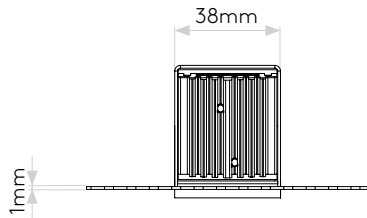

## GENERAL

LOCATION:	Interior
CLASS:	CE (Class III)
IP RATING:	IP20
BATHROOM ZONE:	Zone 3
VOLTAGE:	Constant Current 700mA
INSTALLATION ORIENTATION:	Wall Mount - Vertical
MAIN MATERIAL:	Metal - Mild Steel
DIMENSIONS:	H: 120mm W: 35mm D: 43mm
CUT OUT HOLE:	L: 170mm W: 40mm
RECESS DEPTH:	43mm
FIRE RATING:	Not Applicable
CABLE LENGTH:	Not Applicable
GROSS WEIGHT:	0.42Kg

## LAMP

LIGHT SOURCE:	HIGH POWER LED
MAXIMUM WATTAGE:	2W
LAMP INCLUDED:	Yes (Integral)
MAXIMUM LAMP LENGTH:	Not Applicable
LUMINOUS FLUX:	70lm
COLOUR TEMP:	3000K
CRI:	80
R9:	7.0
MACADAM ELLIPSE:	3-Step
TILT ADJUSTABLE ANGLE:	Not Applicable
ROTATION ADJUSTABLE ANGLE:	Not Applicable
AVERAGE LIFESPAN:	60,000hrs
L70:	>60,000 hours
BEAM ANGLE:	Not Applicable

Please note that some dimensions may vary slightly due to manufacturing tolerances, this includes cable entry and fixing holes

Veuillez noter que certaines dimensions peuvent varier légèrement en raison des tolérances de fabrication, y compris l'entrée de câble et les trous de fixation.