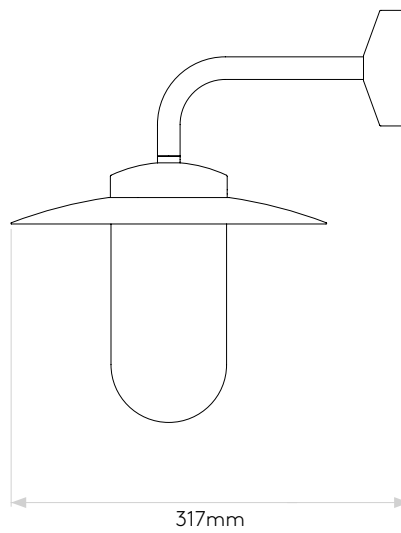

Please note that some dimensions may vary slightly due to manufacturing tolerances, this includes cable entry and fixing holes

Veillez noter que certaines dimensions peuvent varier légèrement en raison des tolérances de fabrication, y compris l'entrée de câble et les trous de fixation.

Bitte beachten Sie, dass die Maße Fertigungstoleranzen unterliegen und daher in geringem Umfang von der angegebenen Größe abweichen können. Dies gilt auch für Kabeingänge und Befestigungslöcher.

Si prega notare che possono esserci piccole variazioni in alcune dimensioni dovute alle tolleranze di produzione, queste includono l'ingresso del cavo e i fori di fissaggio.