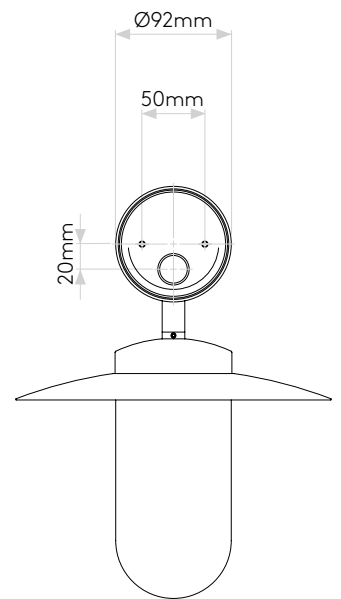

Please note that some dimensions may vary slightly due to manufacturing tolerances, this includes cable entry and fixing holes

Veillez noter que certaines dimensions peuvent varier légèrement en raison des tolérances de fabrication, y compris l'entrée de câble et les trous de fixation.

Bitte beachten Sie, dass die Maße Fertigungstoleranzen unterliegen und daher in geringem Umfang von der angegebenen Größe abweichen können. Dies gilt auch für Kabeingänge und Befestigungslöcher.

Si prega notare che possono esserci piccole variazioni in alcune dimensioni dovute alle tolleranze di produzione, queste includono l'ingresso del cavo e i fori di fissaggio.