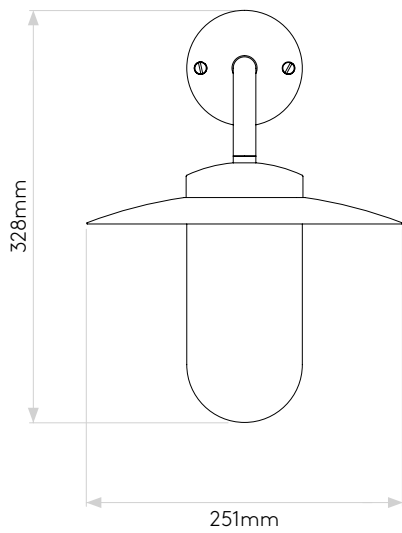

Please note that some dimensions may vary slightly due to manufacturing tolerances, this includes cable entry and fixing holes

Veillez noter que certaines dimensions peuvent varier légèrement en raison des tolérances de fabrication, y compris l'entrée de câble et les trous de fixation.

Bitte beachten Sie, dass die Maße Fertigungstoleranzen unterliegen und daher in geringem Umfang von der angegebenen Größe abweichen können. Dies gilt auch für Kabeingänge und Befestigungslöcher.

Si prega notare che possono esserci piccole variazioni in alcune dimensioni dovute alle tolleranze di produzione, queste includono l'ingresso del cavo e i fori di fissaggio.