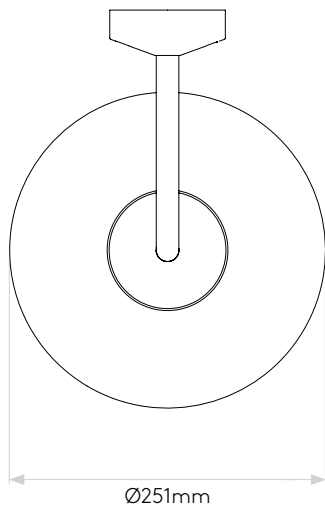

Please note that some dimensions may vary slightly due to manufacturing tolerances, this includes cable entry and fixing holes

Veillez noter que certaines dimensions peuvent varier légèrement en raison des tolérances de fabrication, y compris l'entrée de câble et les trous de fixation.

Bitte beachten Sie, dass die Maße Fertigungstoleranzen unterliegen und daher in geringem Umfang von der angegebenen Größe abweichen können. Dies gilt auch für Kabeingänge und Befestigungslöcher.

Si prega notare che possono esserci piccole variazioni in alcune dimensioni dovute alle tolleranze di produzione, queste includono l'ingresso del cavo e i fori di fissaggio.