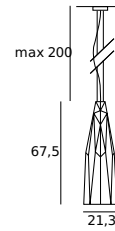

# atelier sedap / LIGHTING

1886 / QUARTZ Design Michel TORTEL

High strength plaster pendant

**Weight**

6.8 Kg

**Orientation**