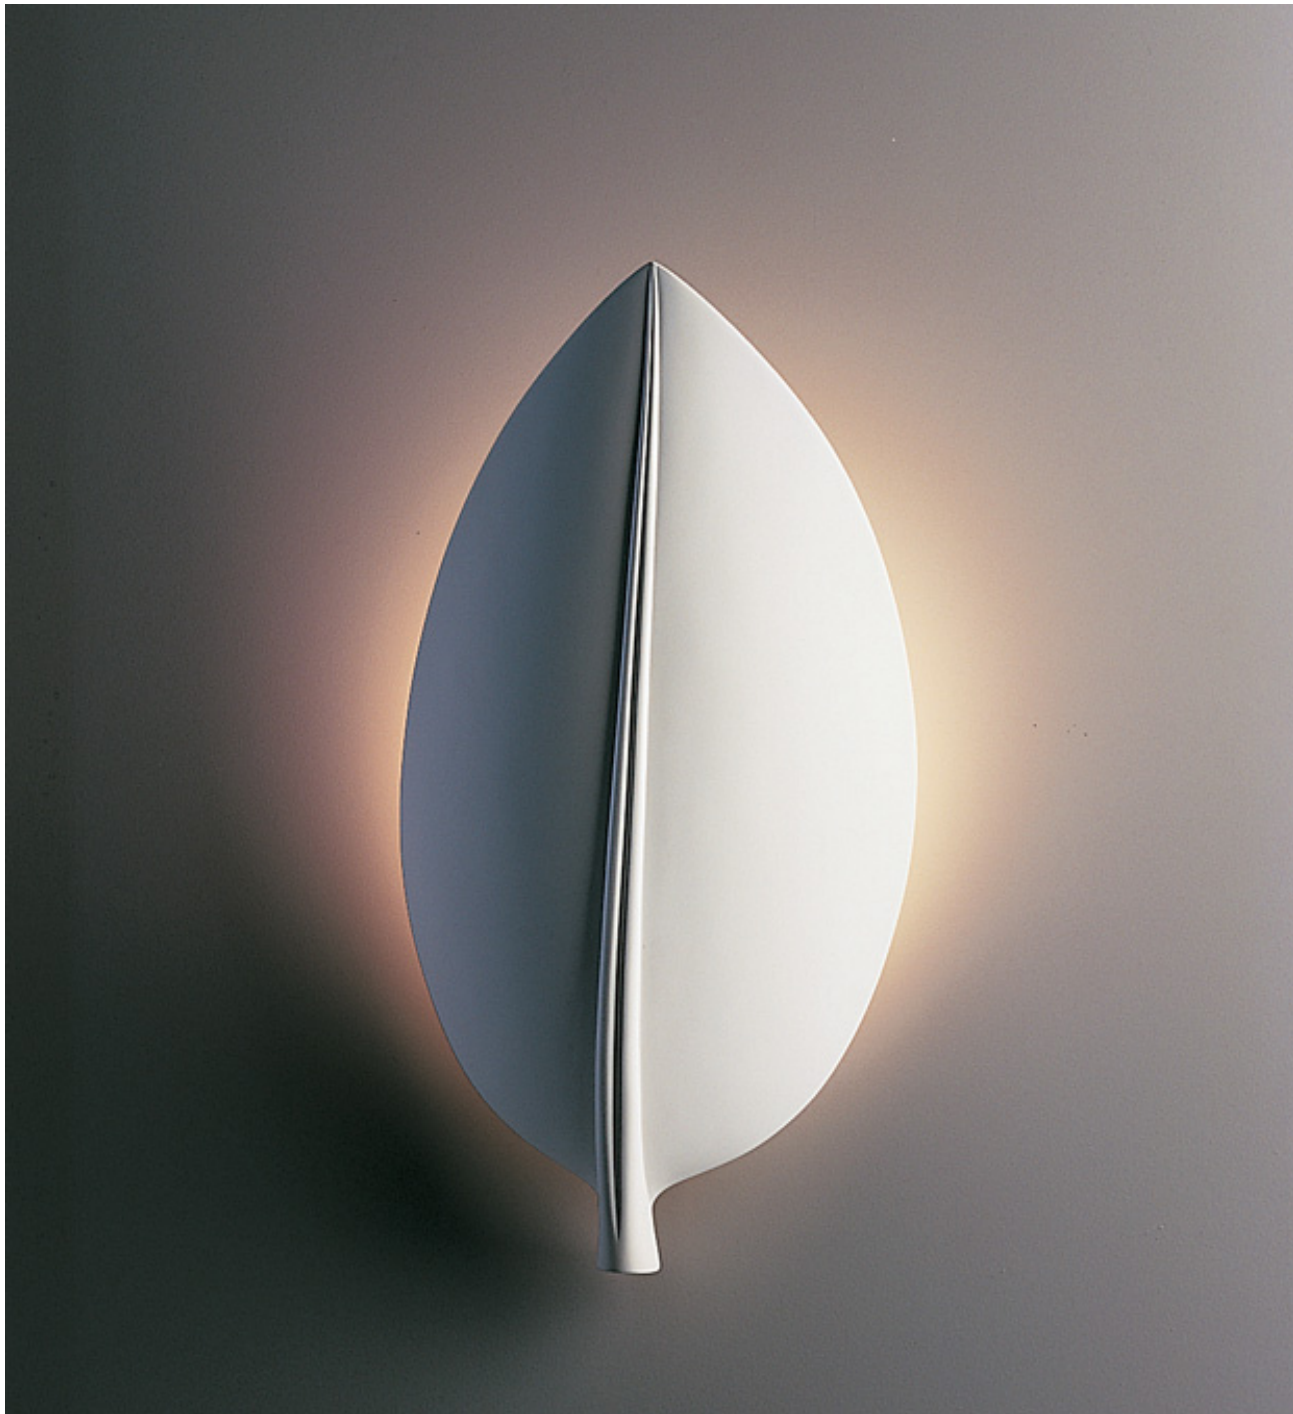

atelier sedap / LIGHTING

1836 / FEUILLE Design Atelier Sedap

High strength plaster wall lamp, indirect lighting.

Weight

2.2 Kg

Orientation

FINISHES

Natural plaster finish Acrylic paint finish Mat polyurethane laccé (PU)

Metal paint

LIGHT SOURCES

REFERENCE	SOURCES
1836_01	Incandescent tube P. maxi : 60 W / E14

FEATURES