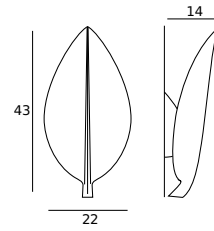

atelier sedap / LIGHTING

1836 / FEUILLE Design Atelier Sedap

High strength plaster wall lamp, indirect lighting.

Weight

2.2 Kg

Orientation

FINISHES

Natural plaster finish Acrylic paint finish Mat polyurethane laccé (PU)

Metal paint

LIGHT SOURCES

REFERENCE	SOURCES
1836_01	Incandescent tube P. maxi : 60 W / E14

FEATURES