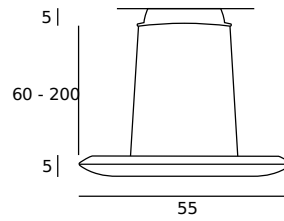

atelier sedap / LIGHTING

1824 / HALO Design Michel Tortel

High strength plaster pendant

Weight

10.2 Kg

Orientation

FINISHES

Natural plaster finish Acrylic paint finish Mat polyurethane laccé (PU)

Metal paint

LIGHT SOURCES

REFERENCE	SOURCES	FEATURES
1824_02	Halogen P. maxi : 3 X 200 W - 117 mm / R7s	IP 20 850°C
	Ceiling fixation in white painted metal	