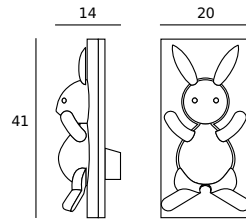

atelier sedap / LIGHTING

1813 / LAPIN Design Didier Cornille

High strength plaster wall lamp, indirect lighting.

Weight

2.9 Kg

Orientation

FINISHES

Natural plaster finish Acrylic paint finish Mat polyurethane laccé (PU)