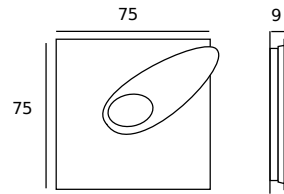

atelier sedap / LIGHTING

1595 / BOLIDE Design Neil Poulton

High strength plaster wall lamp.

Weight

12.7 Kg

Orientation

FINISHES

Natural plaster finish Acrylic paint finish Mat polyurethane laccé (PU)