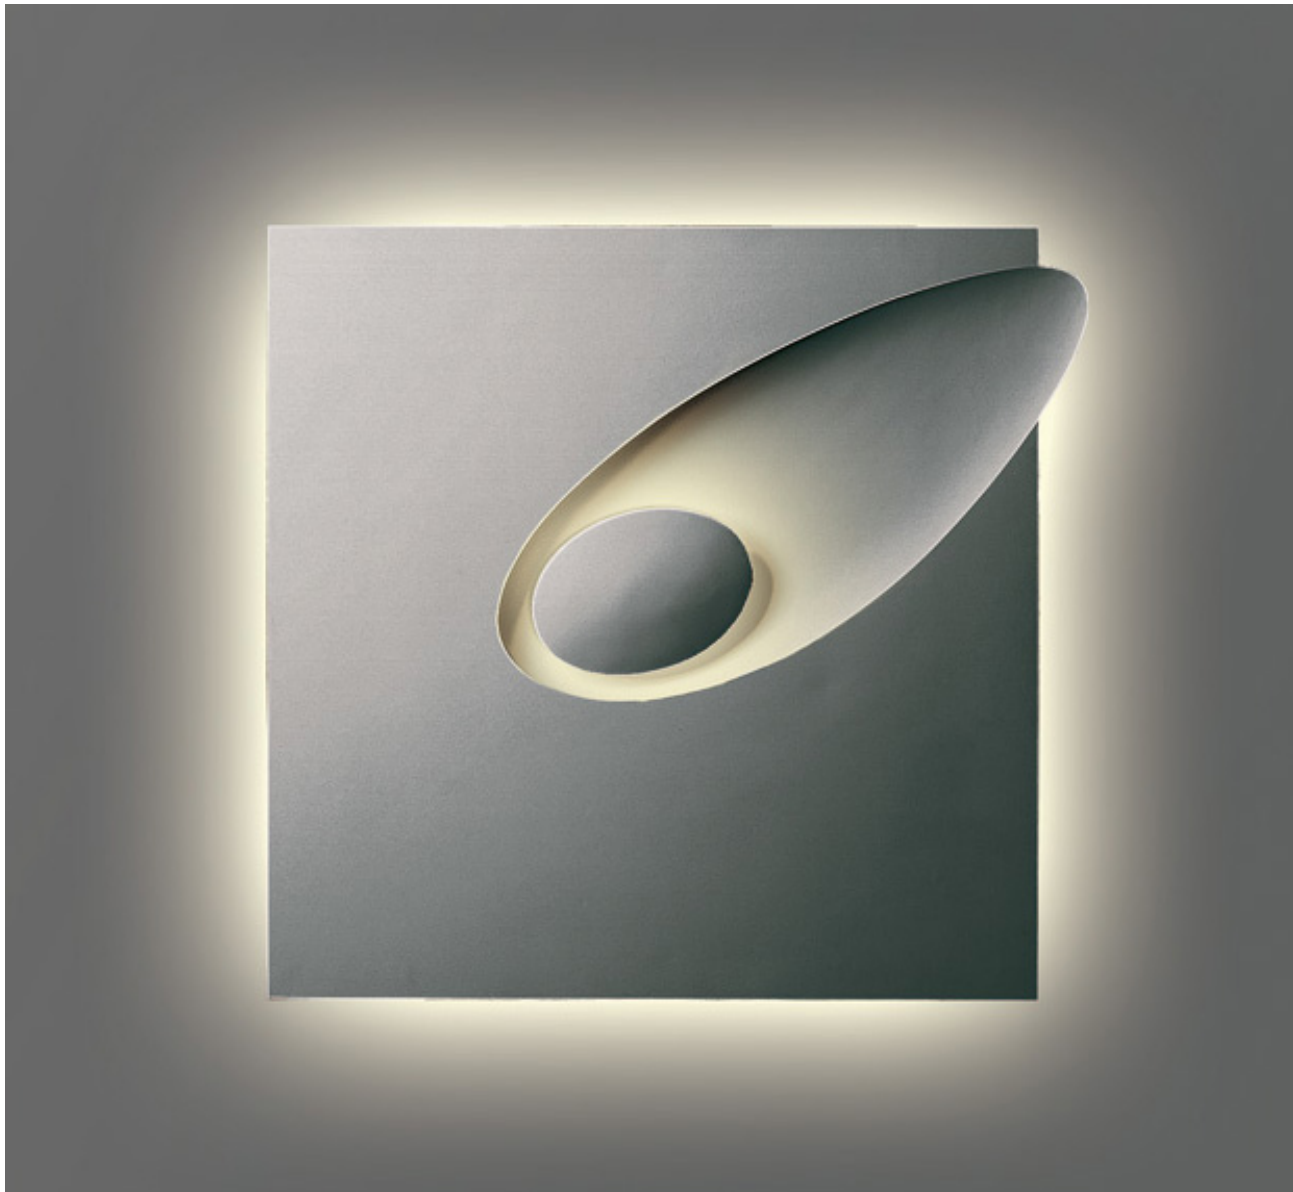

atelier sedap / LIGHTING

1595 / BOLIDE Design Neil Poulton

High strength plaster wall lamp.

Weight

12.7 Kg

Orientation

FINISHES

Natural plaster finish Acrylic paint finish Mat polyurethane laccé (PU)

Metal paint

LIGHT SOURCES

| REFERENCE | SOURCES |
|-----------|---|
| 1595_03 | T5 Fluo circline - Electronic ballast P. maxi : 55 W / 2GX13 |

FEATURES