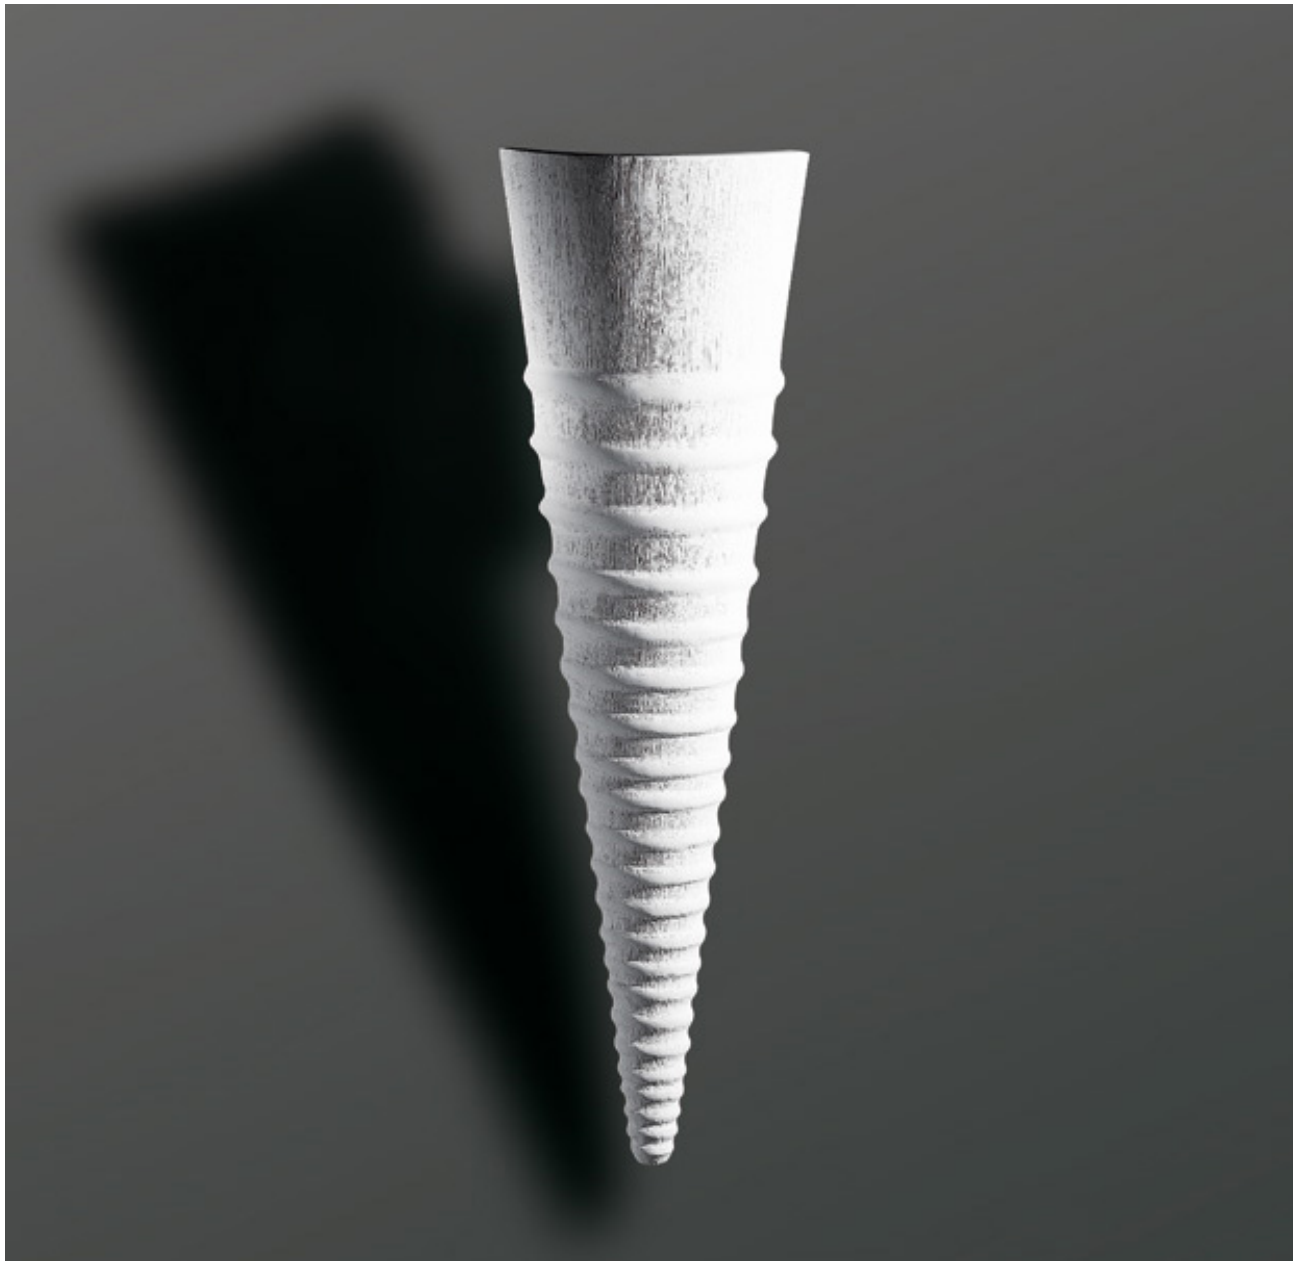

atelier sedap / LIGHTING

1486 Design Yves Blayo

High strength plaster corner wall lamps

Weight

2.8 Kg

Orientation

FINISHES

Natural plaster finish Acrylic paint finish Mat polyurethane laccé (PU)

AA **BB** **CA** **CB** **CF** **CC** **CD** **CE**

Metal paint

MA **MB**

LIGHT SOURCES

REFERENCE

SOURCES

FEATURES

1486_01