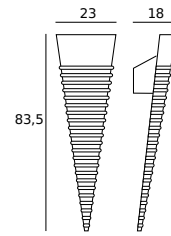

atelier sedap / LIGHTING

1486 Design Yves Blayo

High strength plaster corner wall lamps

Weight

2.8 Kg

Orientation

FINISHES

Natural plaster finish Acrylic paint finish Mat polyurethane laccé (PU)