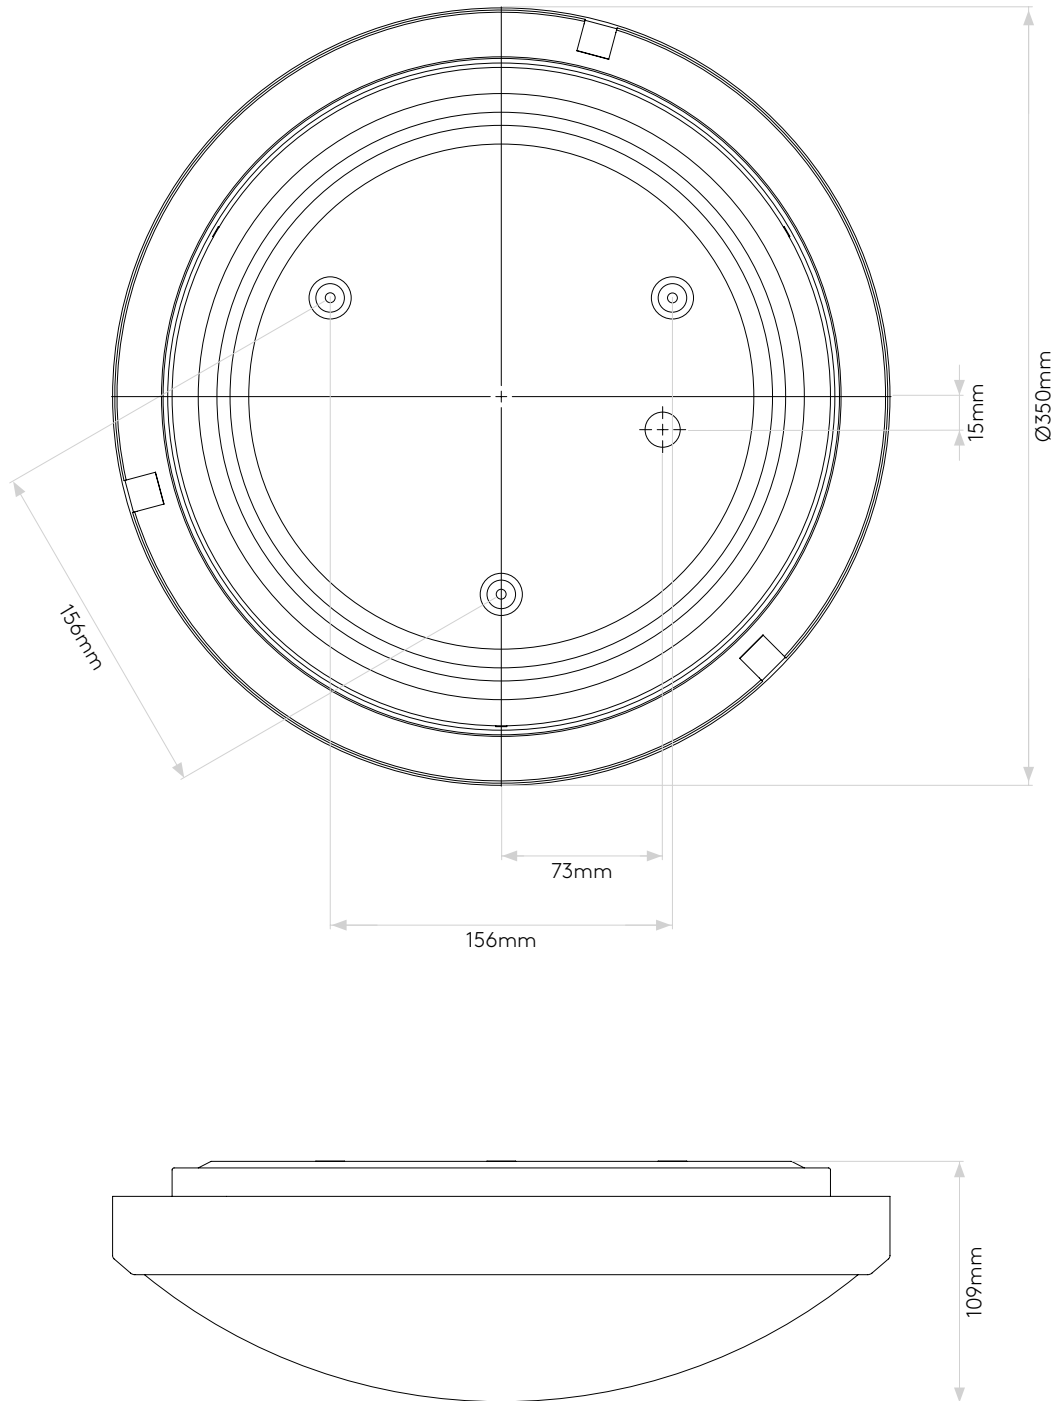

PRODUCT ELEVATIONS

Please note that some dimensions may vary slightly due to manufacturing tolerances, this includes cable entry and fixing holes

Veuillez noter que certaines dimensions peuvent varier légèrement en raison des tolérances de fabrication, y compris l'entrée de câble et les trous de fixation.

Bitte beachten Sie, dass die Maße Fertigungstoleranzen unterliegen und daher in geringem Umfang von der angegebenen Größe abweichen können. Dies gilt auch für Kabeleingänge und Befestigungslöcher.

Si prega notare che possono esserci piccole variazioni in alcune dimensioni dovute alle tolleranze di produzione, queste includono l'ingresso del cavo e i fori di fissaggio.