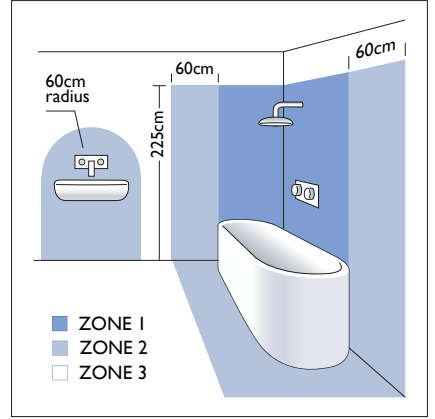

2 x 18w 2G11		excl.
-----------------	--	-------

Zones	<b>2</b>	<b>3</b>
-------	----------	----------

**NOTE:**  
If used with a motion detector, ensure a minimum of 20 minutes ON time.