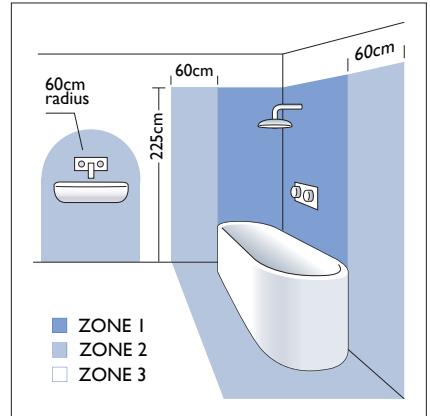

1x9W GX53		excl.
--------------	--	-------

Zones	Not Applicable
-------	----------------

NOTE:
If used with a motion detector, ensure a minimum of 20 minutes ON time.