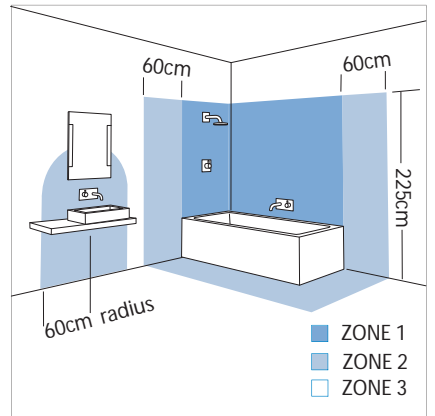

1 x 60w E14		not included
----------------	--	-----------------

Zones	3
-------	----------

Astro Lighting Ltd.
G2 River Way,
Harlow,
Essex,
CM20 2DP
Great Britain

tel: +44 (0) 1279 427001
fax: +44 (0) 1279 427002
email: sales@astrolighting.co.uk
www.astrolighting.co.uk