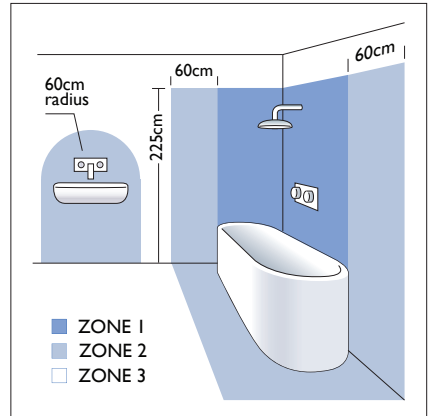

1 x 24w 2G11		excl.
-----------------	--	-------

Zones	2	3
-------	----------	----------

NOTE:
If used with a motion detector, ensure a minimum of 20 minutes ON time.