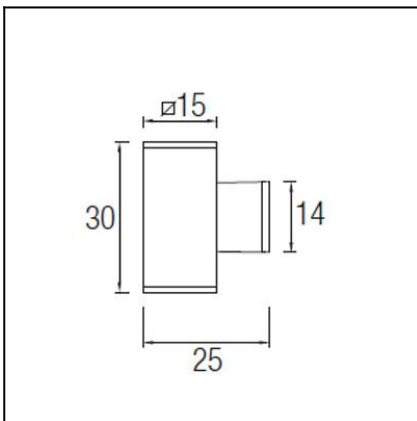

The photograph may not match the reference exactly. Please read the product description to identify the finish.

DESCRIPTION

Straight edged lamp designed for lighting vertical surfaces. Injected aluminium body and tempered glass diffuser. Available in various sizes and finishes: white, light grey, dark grey and brown. Available in different wattages for metal halide lamps, LED and fluorescent lights.

TECHNICAL CHARACTERISTICS

Type:	Wall fixture
IP Protection degrees:	IP65
IK Protection degrees:	IK08
Lampholder:	1 x G12
Power (W):	G12 HIT-T-70W
Voltage / Frequency:	230V/50Hz
Units per box:	2
Net Weight (Kg):	4.735
EAN:	8435111067178