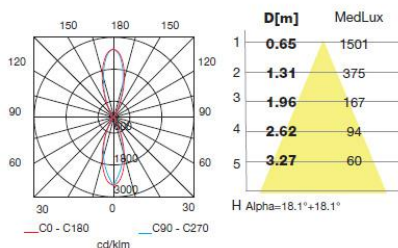

GEAR

Gear included: Yes, Magnetic