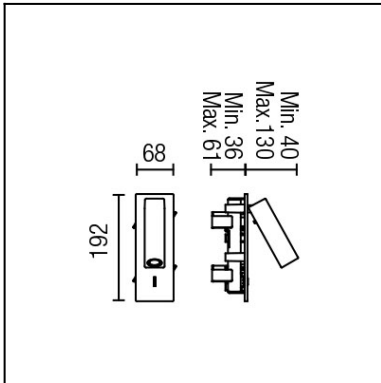

HALL

05-4787-BW-BW

The photograph may not match the reference exactly. Please read the product description to identify the finish.

TECHNICAL CHARACTERISTICS

Type:	WALL RECESSED
Adjustable:	Adjustable from 0° to 90° on the horizontal axis
IP Protection degrees:	IP20
Light source 1:	1 x LED Cree 2,3W Warm White - 3000K 162 lm ^(N) CRI 80
Voltage / Frequency:	110-240V/50-60Hz
Warranty (Years):	2
Option to extend the guarantee (Years):	5
Units per box:	5
Net Weight (Kg):	0.855
EAN:	8435381422424

MATERIALS / FINISHES

Structure material: Aluminium
Structure finish: Matt white

GEAR

Multi-voltage electronic gear included (110-240 V / 50-60 Hz)

[Download photometric file .ldt / .ies](#)

[Click on image to download energy label](#)

71-4787-AV-AV

Structure material: Galvanized steel

IP20