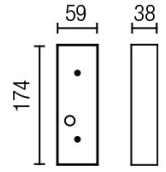

71-4787-AV-AV

Structure material: Galvanized steel

IP20