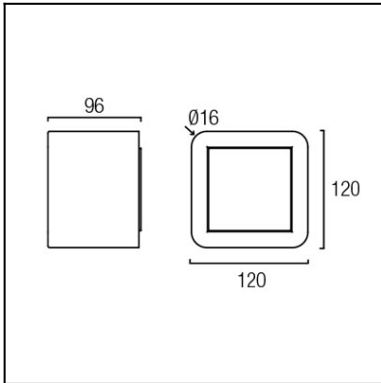

Design by Josep Patsí

The photograph may not match the reference exactly. Please read the product description to identify the finish.

Download photometric file .ldt / .ies

Click on image to download energy label

### TECHNICAL CHARACTERISTICS

Type:	Wall fixture
IP Protection degrees:	IP20
Light source 1:	1 x LED Cree 4,5W Warm White - 3000K 383 lm <sup>(N)</sup> CRI 80
Light source 2:	1 x LED Cree 1W Warm White - 3000K 94 lm <sup>(0)</sup> CRI 80
Voltage / Frequency:	110-240V/50-60Hz
Warranty (Years):	2
Option to extend the guarantee (Years):	5
Units per box:	12
Net Weight (Kg):	0.695
EAN:	8435111099735