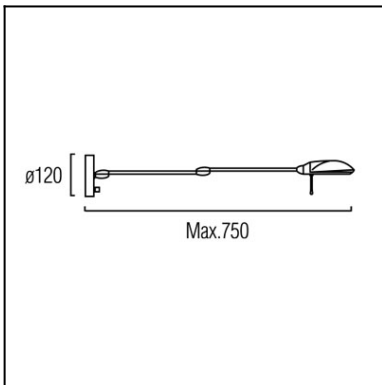

Design by Benedito Design

The photograph may not match the reference exactly. Please read the product description to identify the finish.

## TECHNICAL CHARACTERISTICS

Type:	Wall fixture
Adjustable:	Adjustable $\pm 180^\circ$ on the vertical axis
IP Protection degrees:	IP20
Light source 1:	1 x G9 MAX 75W
Bulb included:	1 x G9 75
Total power consumption (W):	74
Voltage / Frequency:	220-240V/50-60Hz
Warranty (Years):	2
Units per box:	6
Net Weight (Kg):	1.23
EAN:	8435111092958