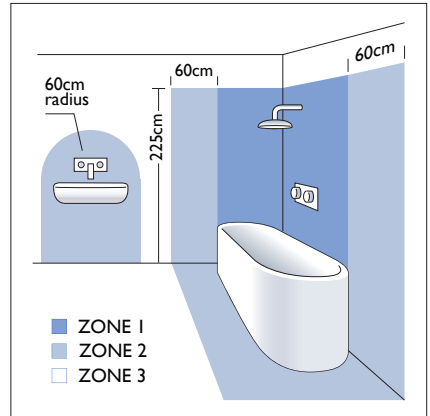

1 x 28w  
4pin2D

incl.

55 lm/W

Zones **2** **3**

**NOTE:**  
If used with a motion detector, ensure a minimum of 20 minutes ON time.