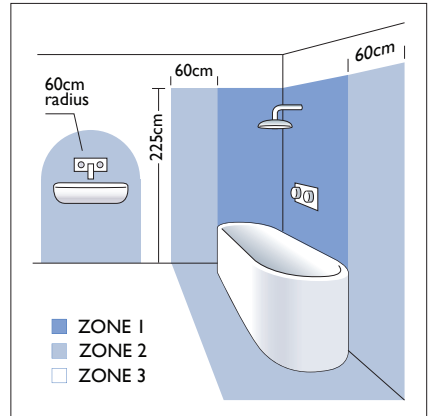

1 x 11w 2G7		excl.
----------------	--	-------

Zones	2	3
-------	----------	----------

NOTE:
If used with a motion detector, ensure a minimum of 20 minutes ON time.