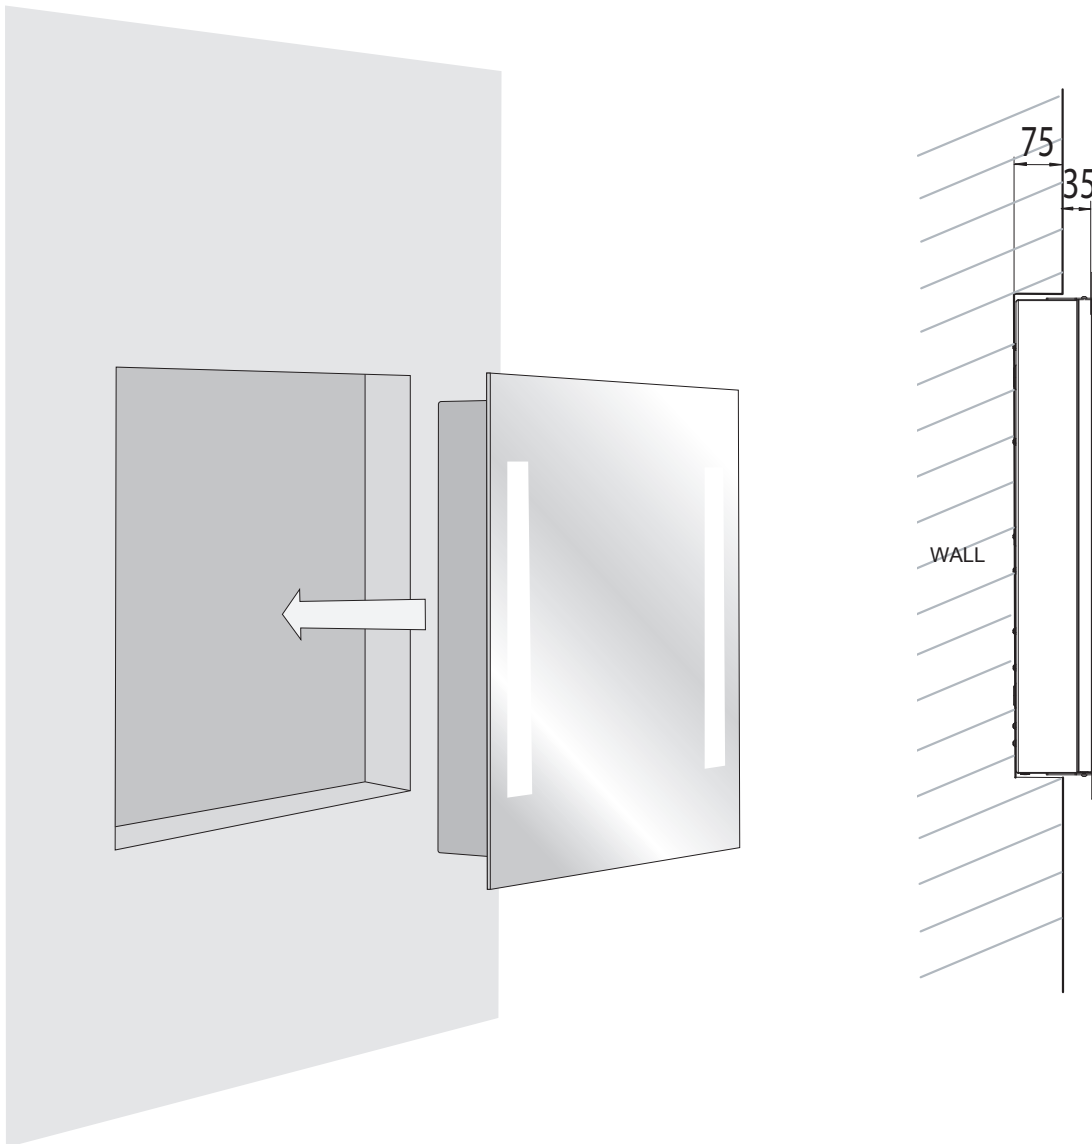

2 x 14w T5		incl.
---------------	--	-------

81 lm/W

Zones **2** **3**

**NOTE:**  
If used with a motion detector, ensure a minimum of 20 minutes ON time.

**N.B.** If the Livorno cabinet is recessed into a wall the removeable switch cannot not be used.