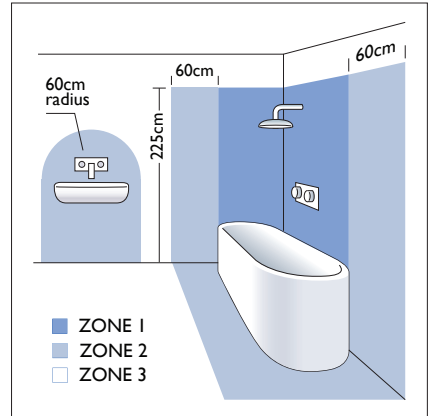

2 x 14w T5		incl.
---------------	--	-------

81 lm/W

Zones **2** **3**

**NOTE:**  
If used with a motion detector, ensure a minimum of 20 minutes ON time.

**N.B.** If the Livorno cabinet is recessed into a wall the removeable switch cannot not be used.