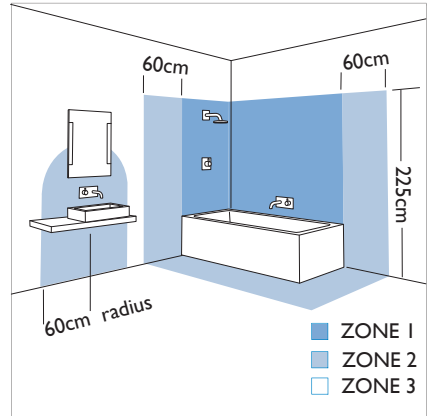

2 x 40w max  
E14

excl.

Zones **3**

Shaver socket can only be used with electric shavers and electric toothbrushes.