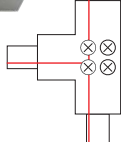

## T-COUPLER for 1Circuit high-voltage track

230~

10A  
max.

1

2

**Dimensions:**  
visible L/W/H: 9,5/6,5/1,8 cm  
total L: 17 cm

**Note:**  
With feed-in possibility

**Versions:**  
T-Coupler 1, earth left  
white  
silver grey