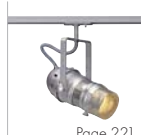

Page 221

EnergySaver