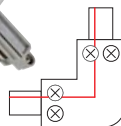

## L-COUPLER for 1Circuit high-voltage track

230~

10A  
max.

1

2

**Dimensions:**  
visible L/W/H: 6,5/6,5/1,8 cm  
total L: 10,5 cm

**Note:**  
With feed-in possibility

**Versions:**  
L-coupler 1, earth outside  
white  
silver grey