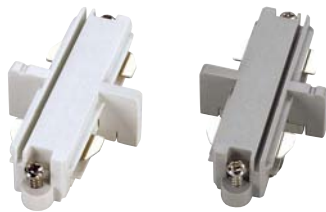

STRAIGHT COUPLER for 1Circuit high-voltage track

230~

10A
max.

Dimensions:
visible L/W/H: 0,4/3,4/1,8 cm
total L: 6,4 cm

Versions:
electrical
white
silver grey

Art. No.:
143091
143092

£3.95