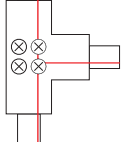

T-COUPLER for 1Circuit high-voltage track

230~

10A
max.

1