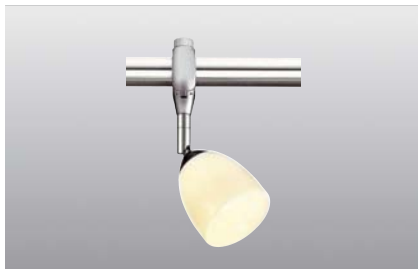

YANTI

230~

Socket/Bulb:
G9/G9 (excl.)
40W max.

Material:
Aluminium/ceramic

Dimensions:
Ø/L: 7/20 cm

Accessory/Included parts:
Easytec® II-adapter (incl.)

Versions:
silver grey/white

Art. No.:
184152

£34.90

Recommended bulb:
40W
519340
£3.45