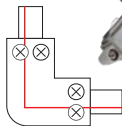

## L-COUPLER for 1Circuit high-voltage track

230~

10A  
max.

1

2

**Dimensions:**  
visible L/W/H: 6,5/6,5/1,8 cm  
total L: 10,5 cm

**Note:**  
With feed-in possibility

**Versions:**  
L-coupler 1, earth outside  
white  
silver grey