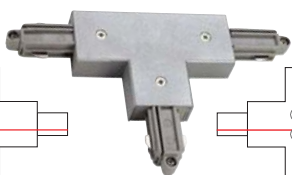

## T-COUPLER for 1Circuit high-voltage track

230~

10A  
max.

1

2

**Dimensions:**  
visible L/W/H: 9,5/6,5/1,8 cm  
total L: 17 cm

**Note:**  
With feed-in possibility

**Versions:**  
T-Coupler 1, earth left  
white  
silver grey