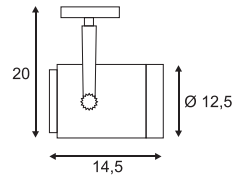

Recommended bulb:
75W white
575671
£14.80