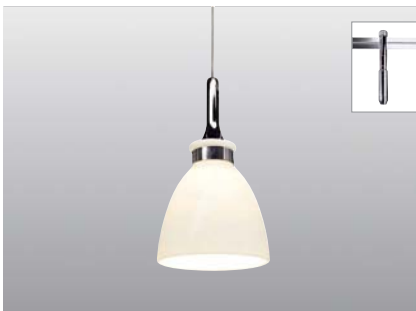

DEWI

12~

Socket/Bulb:
GY6,35/pin socket (excl.)
50W max.

Accessory/Included parts:
Linux Light®-pendulum fitting
adapter (incl.)

Versions:
white

Art. No.:
136375

£69.50

Material:
Ceramic

Recommended bulb:
50W
512250
£0.90

Dimensions:
Shade-Ø/H: 9/10,5 cm