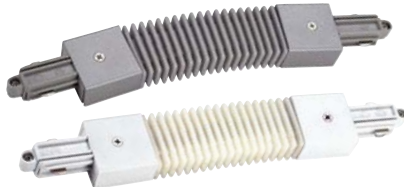

FLEX COUPLER for 1Circuit high-voltage track

230~

10A
max.

Dimensions:
visible L/W/H: 16,1/3,4/1,8 cm
total L: 23,7 cm

Note:
Bending radius of 70°-180°.

Versions:
white
silver grey

Art. No.:
143111
143112

£12.90