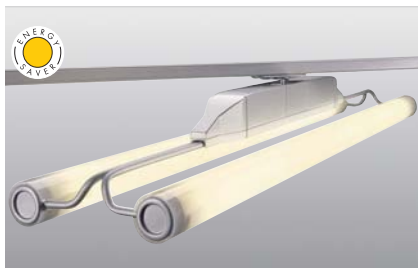

TWIN TUBE

230~

Socket/Bulb:
G5/T5 EnergySaver (excl.)
2x 39W

Material:
Housing plastic
Tube acrylic

Dimensions:
L/W/H: 91/19,5/10 cm
Tube-Ø: 4,3 cm

Accessory/Included parts:
1 Cir adapter (incl.)
Electronic ballast (incl.)

Versions:
silver grey

Art. No.:
143402

£199.00

Recommended bulb:
39W warm white
548039
£9.90 /pce.
(see page 616)