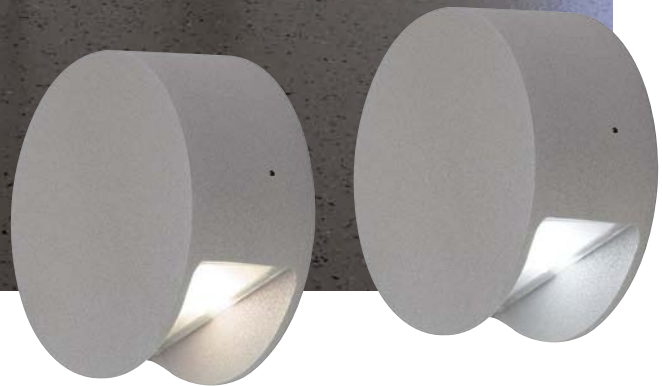

PEMA LED WALL LAMP

230~

1 pce.

0,3

IP44

Bulb:
PowerLED (incl.)
1x 4W

Material:
Aluminium

Dimensions:
Ø/D: 9/4,4 cm

Note:
The lamp achieves IP44 under the condition that the lamp is mounted with the light emission downwards.
The lamp is also suitable for outdoor areas due to the IP class.

Versions:
silver grey
LED white
LED warm white

Art. No.:

231011

231012

£79.90