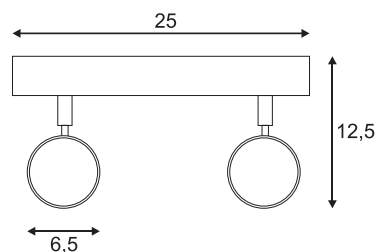

HURIT TWIN

230~

Socket/Bulb:
GU10/GU10; ES111 (excl.)
2x 75W max.

Material:
Aluminium

Dimensions:
W/H/D: 11/11/30 cm

Versions:
alu brushed/chrome

Art. No.:
157314

£49.90

Recommended bulb:
75W warm white
575672
£12.90

HURIT SINGLE

230~

Socket/Bulb:
GU10/GU10; ES111 (excl.)
75W max.

Material:
Aluminium

Dimensions:
W/H/D: 11/11/13,5 cm

Versions:
alu brushed/chrome

Art. No.:
157304

£29.90

Recommended bulb:
75W warm white
575672
£12.90

ASTO GLASS I

230~

Socket/Bulb:
GU10/GU10 (excl.)
35W max.
or GU10 EnergySaver,
till max. Ø/L: 3/9 cm

Material:
Aluminium/glass

Dimensions:
Head-Ø/L: 6,5/14,5 cm
W/H/D: 6,5/16/12,5 cm
Canopy-W/H/D:
6,5/12/2,5 cm

Versions:
alu brushed/
chrome/white

Art. No.:
147431

£29.90

Recommended bulb:
9W warm white
508980
£9.90

ASTO GLASS II

230~

Socket/Bulb:
GU10/GU10 (excl.)
2x 35W max.
or GU10 EnergySaver,
till max. Ø/L: 3/9 cm

Material:
Aluminium/glass

Dimensions:
Head-Ø/L: 6,5/14,5 cm
W/H/D: 6,5/30/12,5 cm
Canopy-W/H/D:
6,5/25/2,5 cm

Versions:
alu brushed/
chrome/white

Art. No.:
147432

£59.50

Recommended bulb:
9W warm white
508980
£9.90