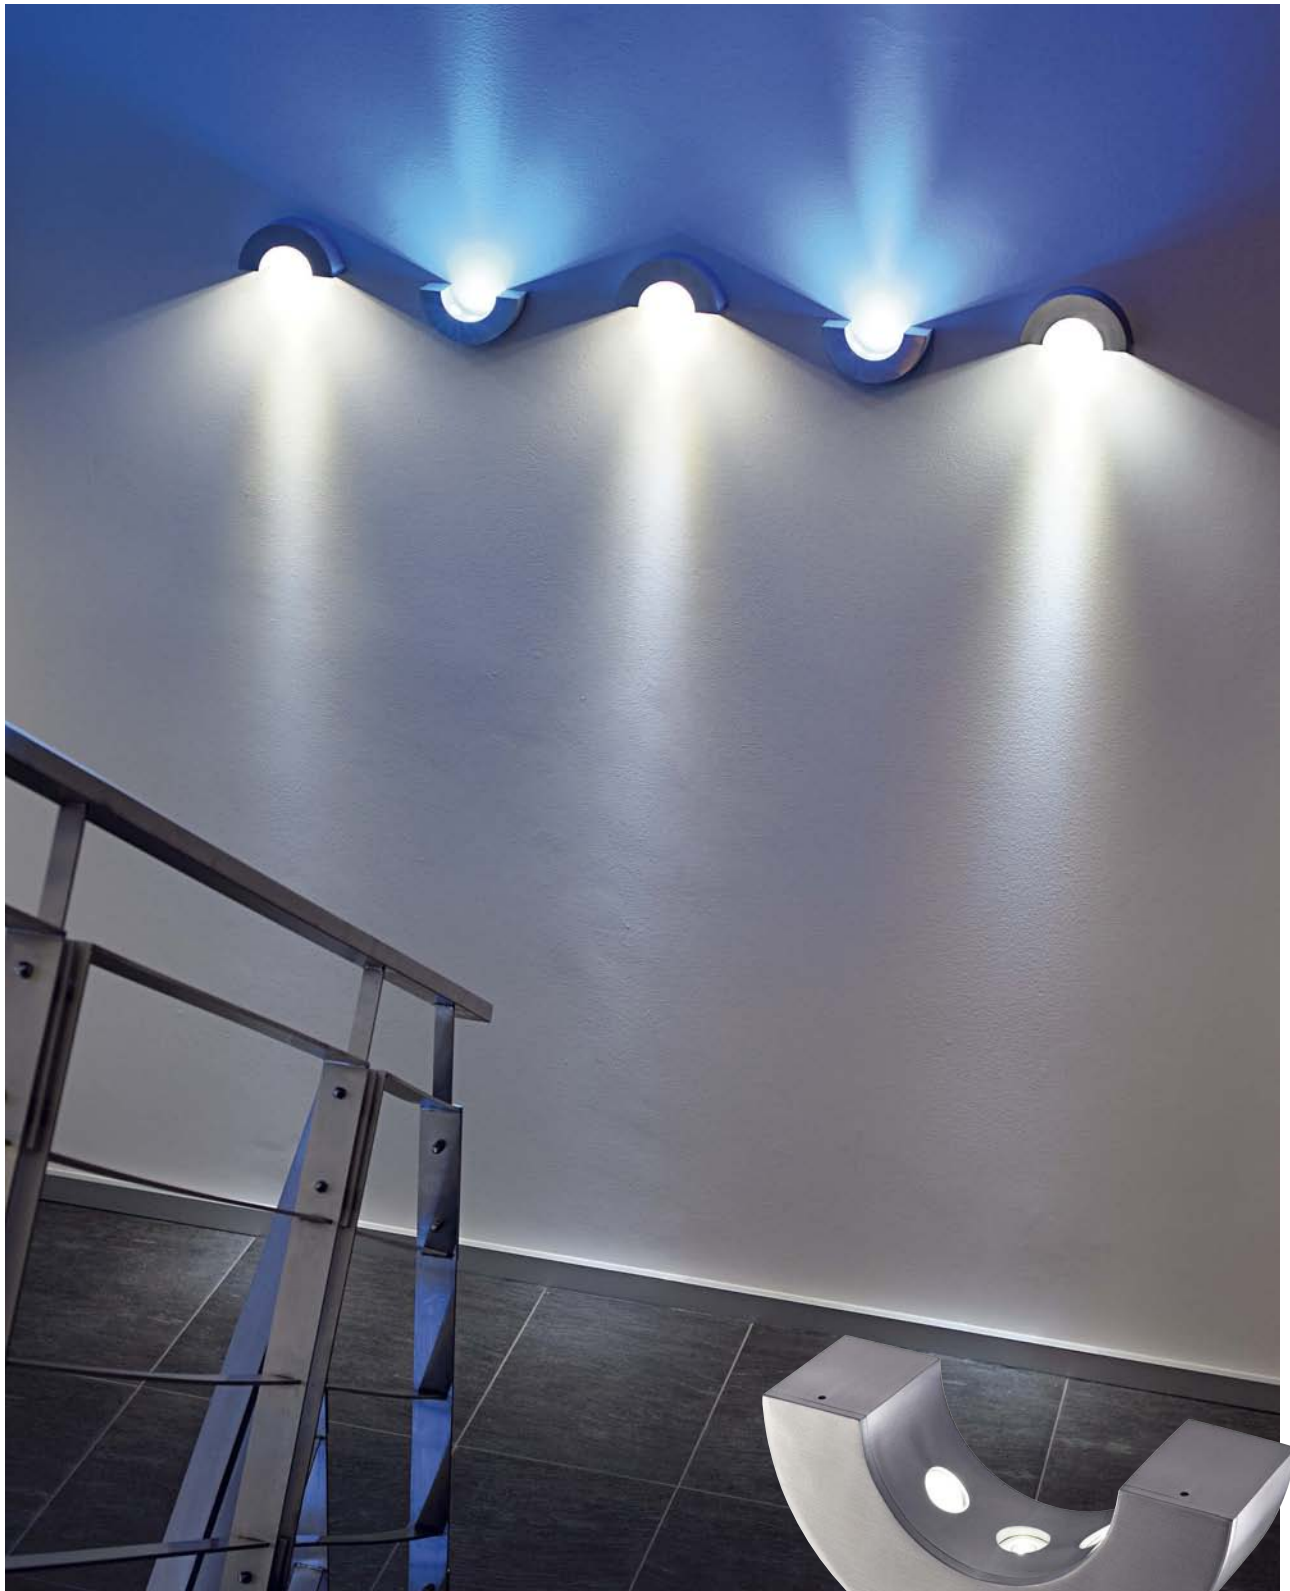

HALF PIPE Design by CDC

230V
mA
350

LED
3 pce.

Bulb:
PowerLED (incl.)
3x 1W

Material:
Aluminium

Dimensions:
W/H/D: 17,6/9/5,6 cm

Accessory/Included parts:
LED converter (incl.)

Versions:
alu brushed
LED white
LED warm white
LED blue

Art. No.:
149411
149412
149417

£149.00