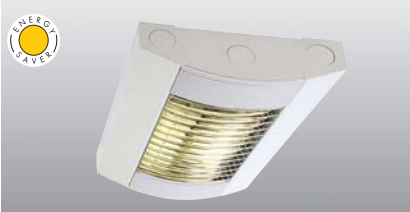

TRISTAN PL 18W

230~

Socket/Bulb:
2G11/TC-I EnergySaver (excl.)
2x 18W

Material:
Steel

Dimensions:
L/W/H: 34/18,5/6 cm

Accessory/Included parts:
Ballast (incl.)

Note:
Equipped with a chrome grid
and a polished reflector for
downwards emitted glare free
light.

Versions:
white ▼

Recommended bulb:
18W warm white
508460
£9.90

Art. No.:
160851

£39.90