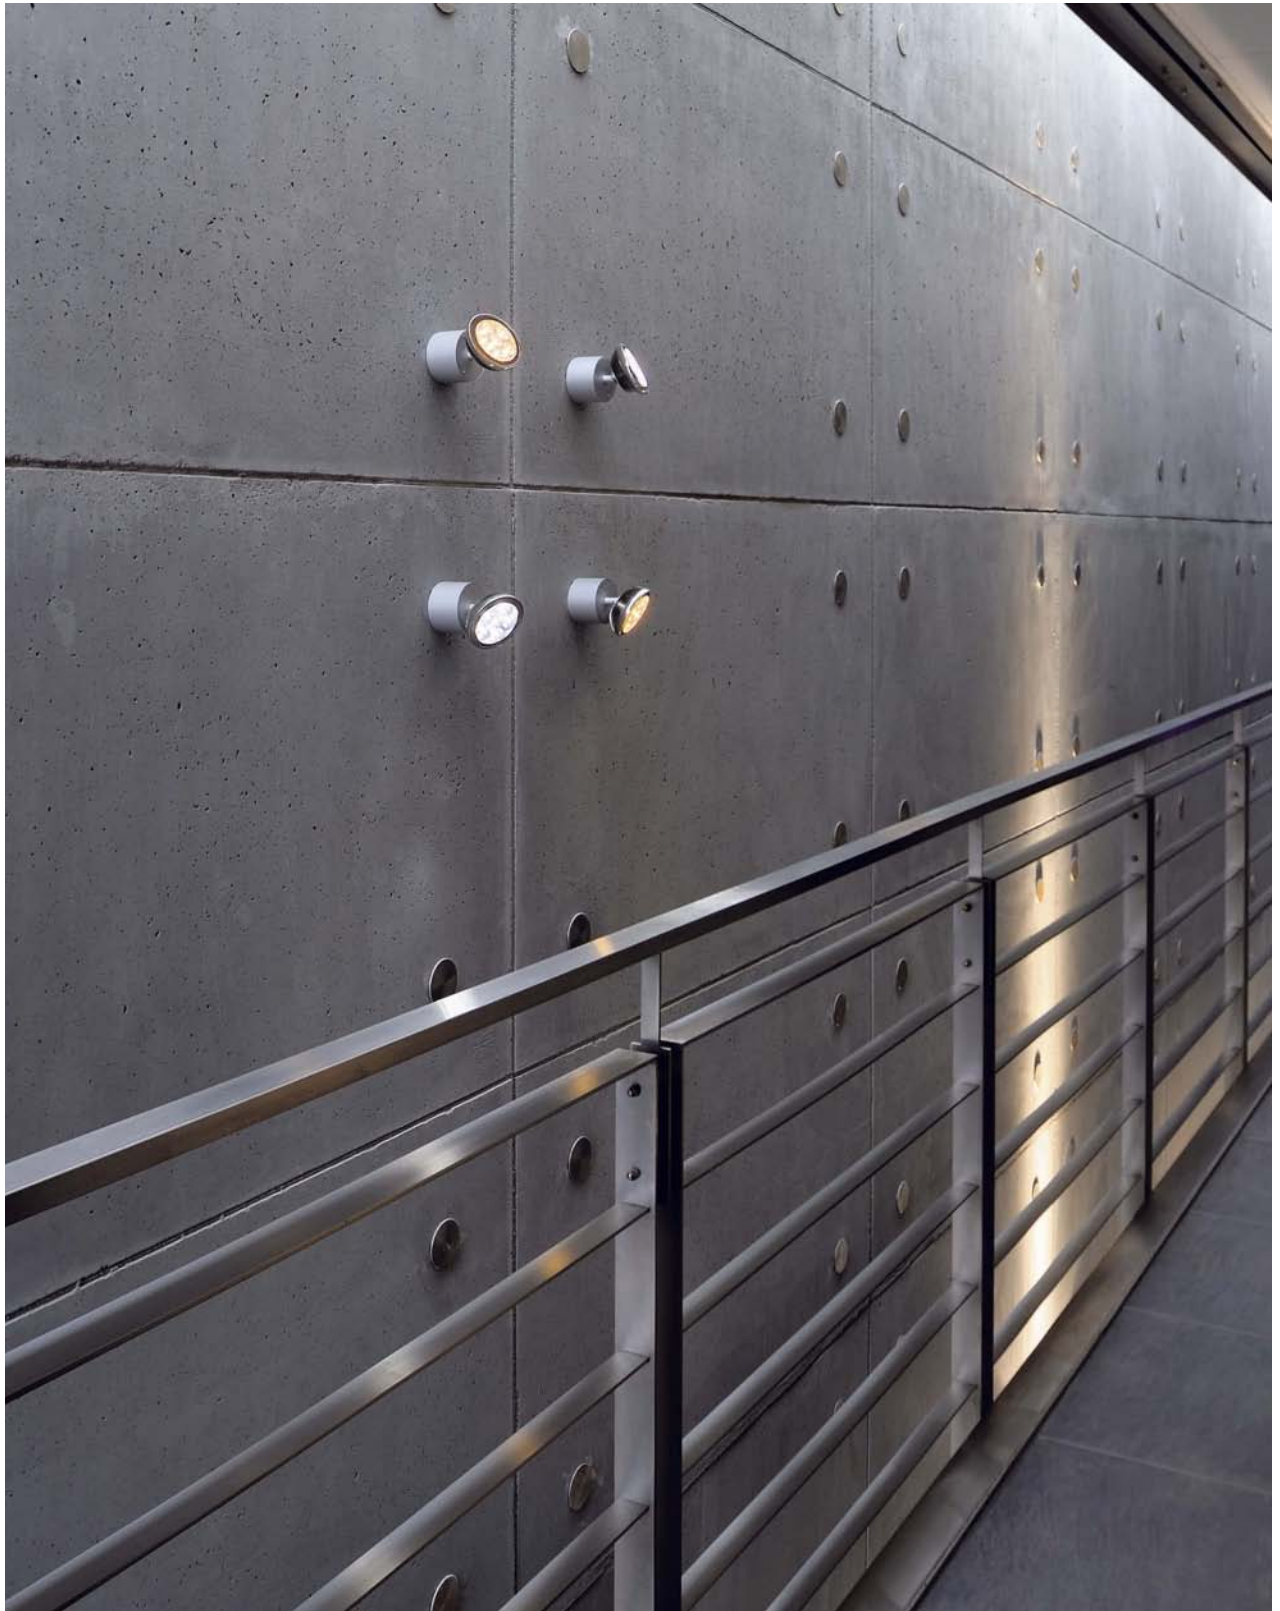

Dimensions:
Ø/H: 6/9,5 cm
Canopy-Ø: 10 cm

Note:
Not suitable for halogen bulbs.

Versions:
chrome

Art. No.:
111472

£29.90

DomeLED CEILING

230V
4mA
350

LED
6 pce.

25°

90°

350°

0,44

Bulb:
PowerLED (incl.)
6x 1W

Material:
Aluminium

Dimensions:
Ø/H: 9,8/11,6 cm
Canopy-Ø/H: 8/5,6 cm

Accessory/Included parts:
LED converter (incl.)