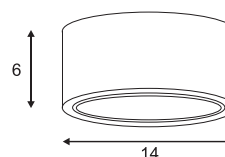

Versions:
white
silver grey

Art. No.:
112281

112284

£19.90

Recommended bulb:
9W warm white
508860
£14.80