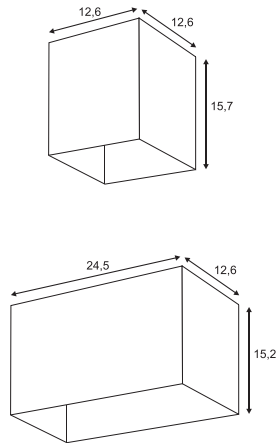

ACRYLBOX 1 MR16

Socket/Bulb:
G5,3/MR16 (excl.)
50W max.

Material:
PMMA

Dimensions:
L/W/H: 12,6/12,6/15,7 cm

Accessory/Included parts:
Electronic transformer (incl.)

Note:
Dimmable with trailing-edge
dimmer

Versions:
black/translucent

Recommended bulb:
50W warm white
536540
£1.90

Art. No.:
117201

£99.00