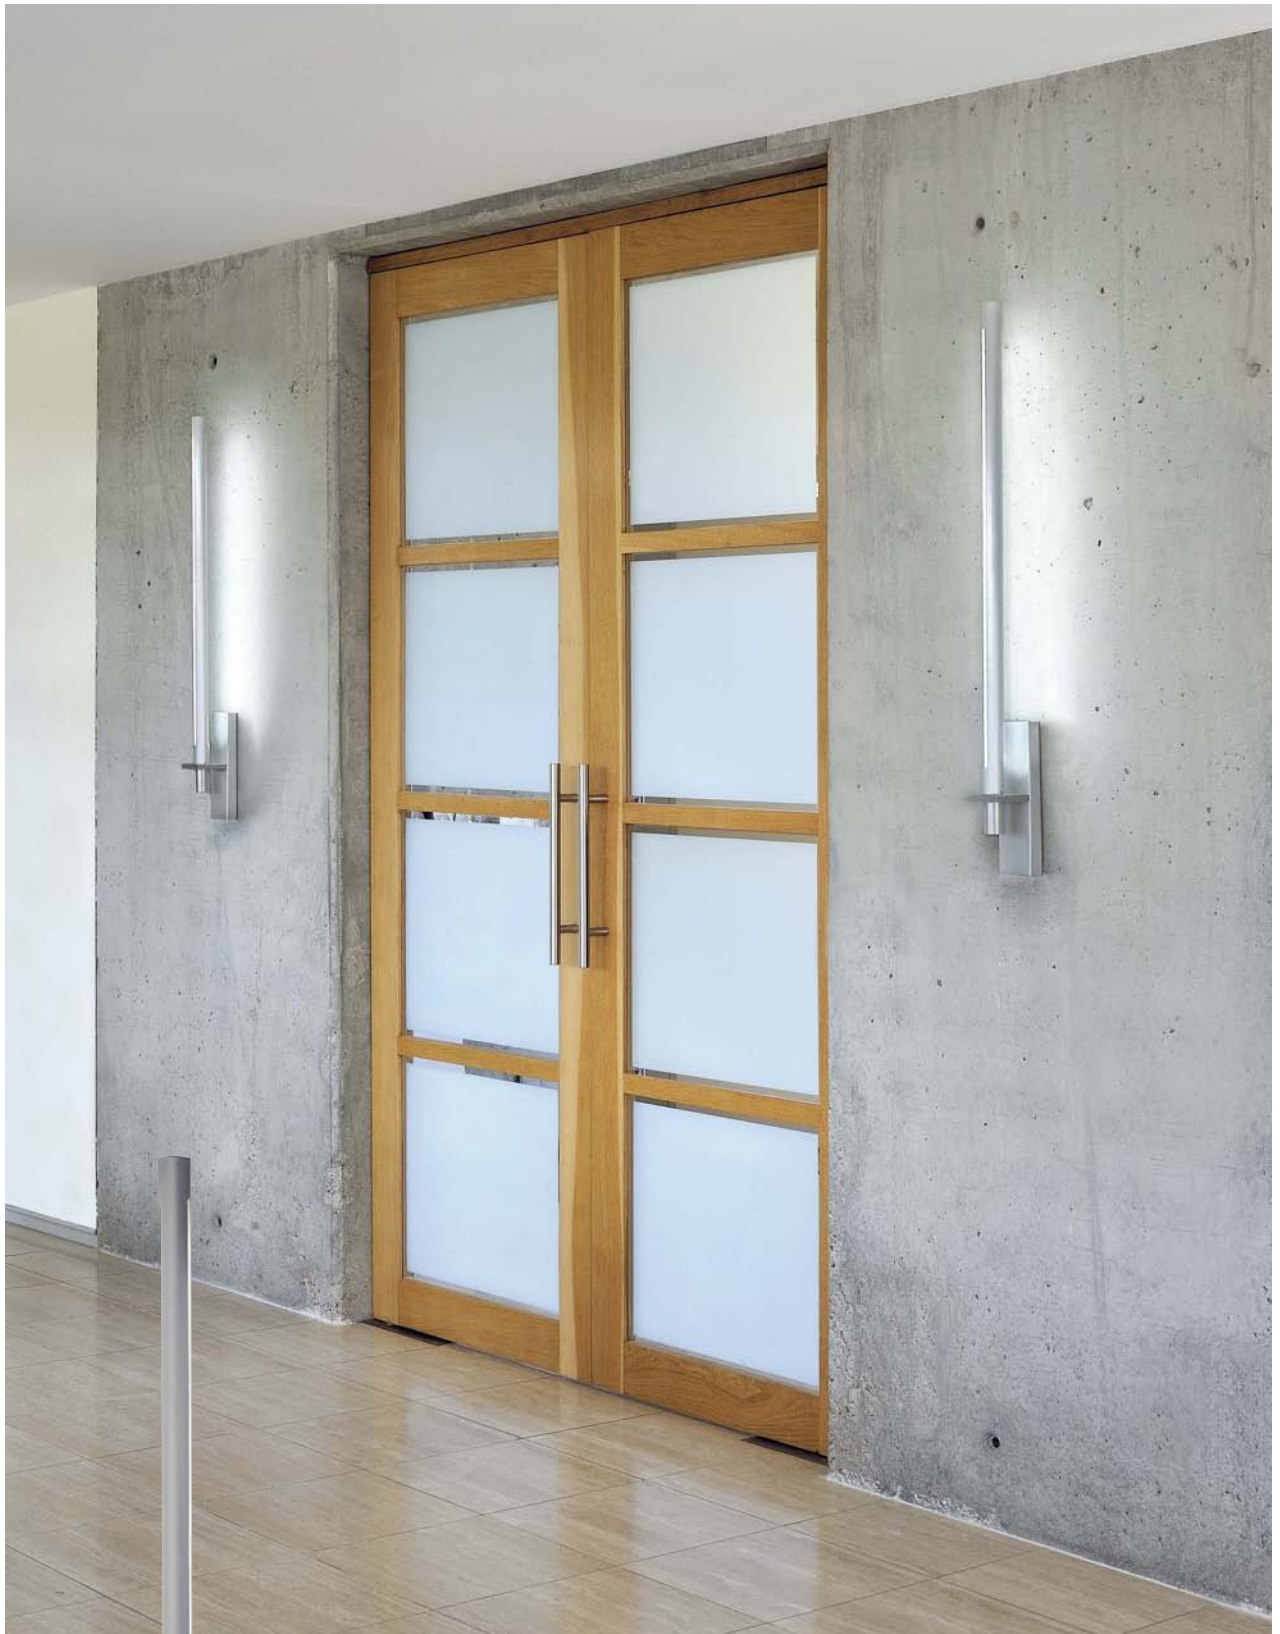

WL 160 T5

230~

Socket/Bulb:
G5/T5 EnergySaver (excl.)
21W

Material:
Aluminium

Dimensions:
W/H/D: 8/105,5/11,5 cm
Canopy-W/H/D: 8/40/1,5 cm
Tube-Ø/L: 4/97 cm

Accessory/Included parts:
Electronic ballast (incl.)

Versions:
alu brushed

Art. No.:
149466

£199.00

Recommended bulb:
21W warm white
548021
£7.90 /pce.
(see page 616)