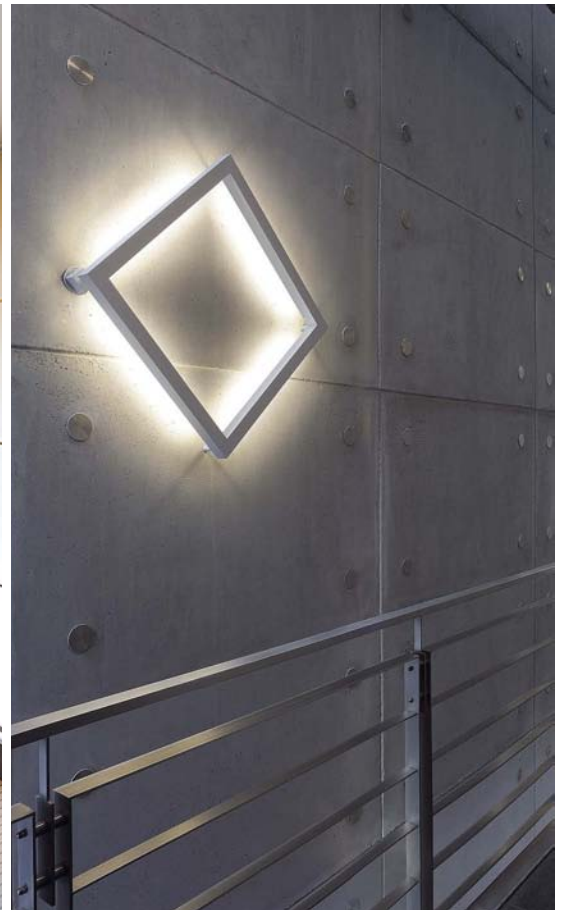

OPEN GRILL WALL/CEILING Design by CDC

230-

Socket/Bulb:
G5/T5 EnergySaver (excl.)
4x 24W

Material:
Aluminium

Dimensions:
L/W/H: 68/68/10 cm
Profile: 4,5/4,5 cm
Canopy-L/W/H: 5/4,5/3 cm

Accessory/Included parts:
Electronic ballast (incl.)