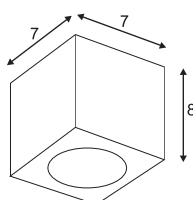

Material:
Aluminium/steel

Dimensions:
L/W/D: 7/7/10 cm

Versions:
silver grey/black

Art. No.:
151514

£34.90

Recommended bulb:
35W warm white
575351
£4.80

ALTRA DICE WALL Design by FGL

230~