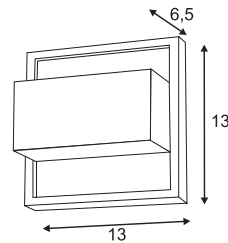

Versions:
silver grey
alu brushed

Art. No.:
227132
227136

£49.90

Recommended bulb:
40W
519340
£3.45