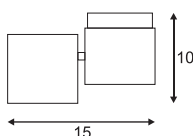

ALTRA DICE I Design by FGL

230~

Socket/Bulb:
GU10/GU10 (excl.)
50W max.

Material:
Aluminium/steel

Dimensions:
L/W/H: 15/7/10 cm

Versions:
silver grey/black

Art. No.:
151524

£49.90

Recommended bulb:
50W warm white
575510
£4.80