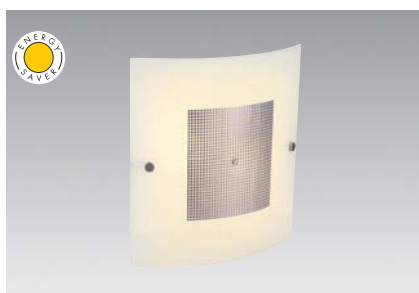

DARIUS

230~

Socket/Bulb:
E14/AGL bulb candle form (excl.)
2x 40W max.
or
E14/EnergySaver (excl.)
till max. Ø/L: 5/16,5 cm

Material:
Steel/glass

Dimensions:
W/H/D: 30/32/10 cm

Versions:
white
Glass satin finish

Art. No.:

151635

£29.90

Recommended bulb:
11W warm white
508810
£7.90