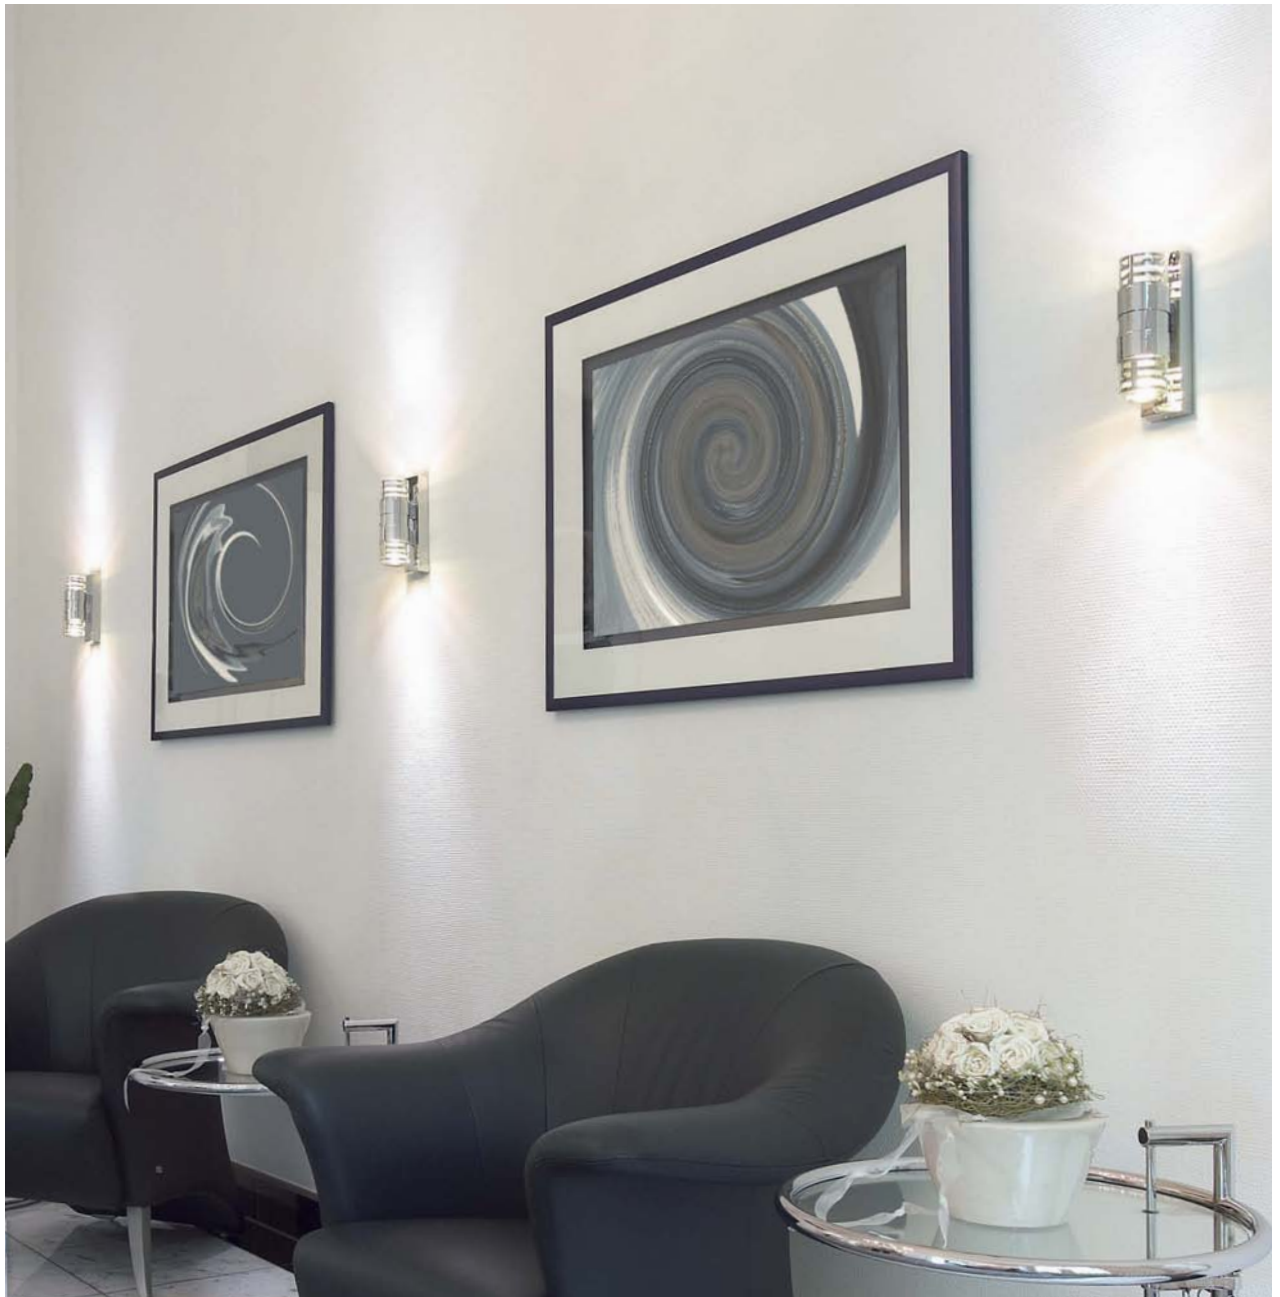

TIGLA SQUARE

Socket/Bulb:
GU10/GU10 (excl.)
50W max.

Material:
Aluminium/acrylic

Dimensions:
L/W/H: 8/8/11 cm

Versions:
alu brushed
Acrylic satin finish

Art. No.:
114740

£22.90

Recommended bulb:
50W warm white
575510
£4.80