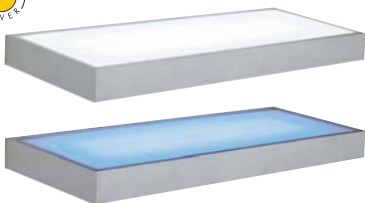

FLAT 221

230~

Socket/Bulb:
G5/T5 EnergySaver (excl.)
2x 21W

Material:
Aluminium/glass

Dimensions:
W/H/D: 91/5/22 cm

Accessory/Included parts:
Electronic ballast (incl.)

Note:
Mechanical load: 10 kg max.
The application of coloured
T5 bulbs is possible.

Versions:
Glass satin finish
alu

Art. No.:
157202

£249.90

Recommended bulb:
21W warm white
548021
£7.90 /pce.
(see page 616)