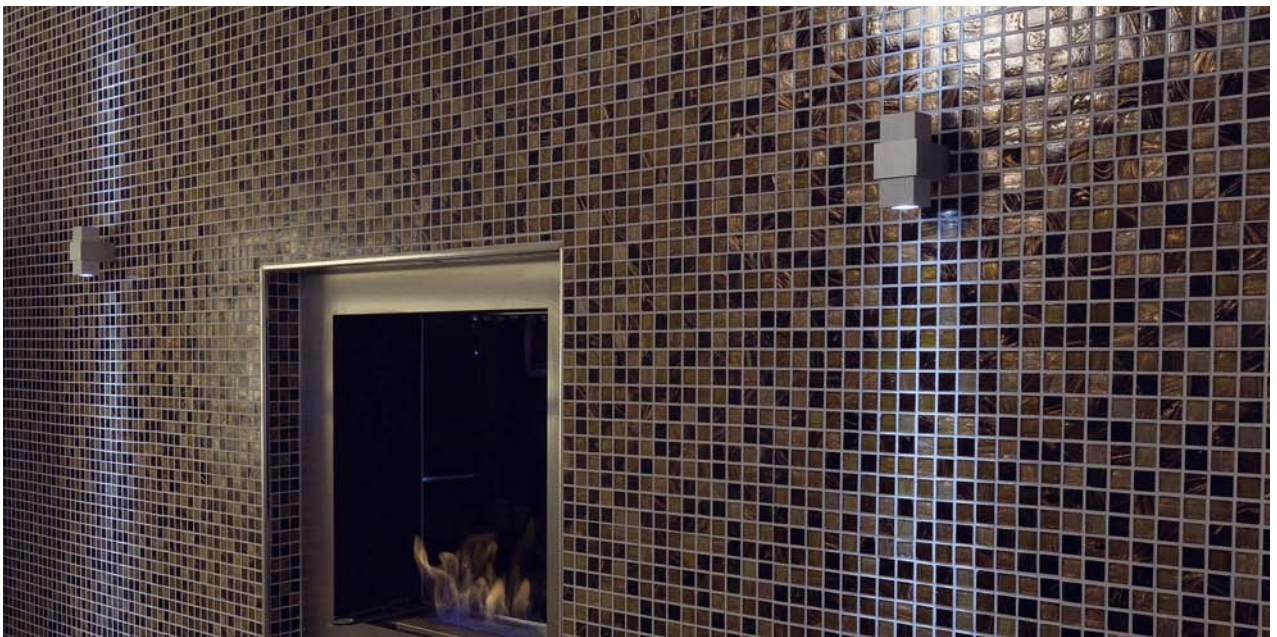

Dimensions:
W/H/D: 6/28/13,5 cm

Versions:
silver grey

Art. No.:
147112

£69.50

Recommended bulb:
50W warm white
575510
£4.80

AIDAN UP-DOWN

Bulb:
PowerLED (incl.)
2x 1W

Accessory/Included parts:
LED converter (incl.)