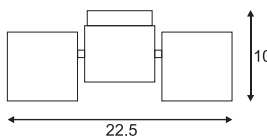

ALTRA DICE II Design by FGL

230~

Socket/Bulb:
GU10/GU10 (excl.)
2x 50W max.

Material:
Aluminium/steel

Dimensions:
L/W/H: 22,5/7/10 cm

Versions:
silver grey/black

Art. No.:
151534

£69.50

Recommended bulb:
50W warm white
575510
£4.80