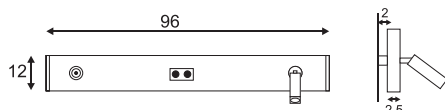

TIDUR WALL profile lamp

230~

Socket/Bulb:
G5/T5 EnergySaver (excl.)
2x 21W
and
PowerLED (incl.)
2x 3W

Material:
Aluminium

Dimensions:
W/H/D: 200/12/16,2 cm

Accessory/Included parts:
Electronic ballast (incl.)
LED converter (incl.)
Switch (incl.)

Note:
Wall illumination and LED spots
can be switched separately.

Versions:
alu brushed/natural
LED white
LED warm white

Art. No.:

146284

146282

£498.00

Recommended bulb:
21W warm white
548021
£7.90 /pce.
(see page 616)

TIDUR WALL SINGLE profile lamp

230~

Socket/Bulb:
G5/T5 EnergySaver (excl.)
21W
and
PowerLED (incl.)
3W

Material:
Aluminium

Dimensions:
W/H/D: 96/12/16,2 cm

Accessory/Included parts:
Electronic ballast (incl.)
LED Converter (incl.)
Switch (incl.)

Note:
Wall illumination and LED spots
can be switched separately.
The spot can be mounted on the
right or left side.

Versions:
alu brushed/varnished
LED white
LED warm white

Art. No.:

146231

146232

£298.00

Recommended bulb:
21W warm white
548021
£7.90 /pce.
(see page 616)