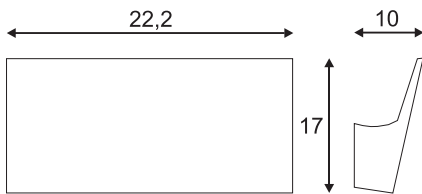

Solf (157604)