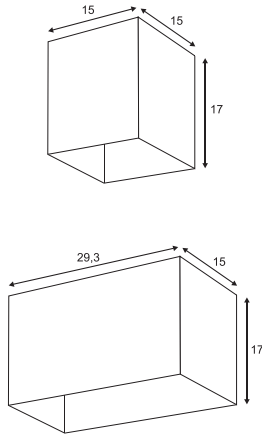

Dimensions:
L/W/H: 24,5/12,6/15,2 cm

Versions:
black/translucent

Recommended bulb:
50W warm white
575510
£4.80

Art. No.:
117222

£129.00

ACRYLBOX 1 QRB111

Socket/Bulb:
G53/QRB111 (excl.)
75W max.

Material:
PMMA