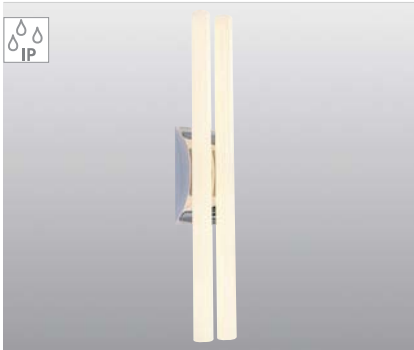

NIABI Design by CDC

230~

Socket/Bulb:
S14d/line bulb (excl.)
2x 35/60W

Material:
Aluminium

Dimensions:
L/W/H: 15,5/7,5/5 cm

Versions:
Armature for line bulb
chrome

Art. No.:
157342

£69.50

Recommended bulb:
35W warm white
30 cm, matt
590150
£12.90

Recommended bulb:
60W warm white
50 cm, clear
590152
£12.90