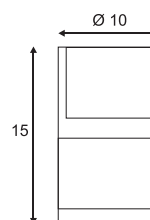

Versions:
Glass satin finish
chrome

Art. No.:
134310

£34.90

Recommended bulb:
9W warm white
508860
£14.80