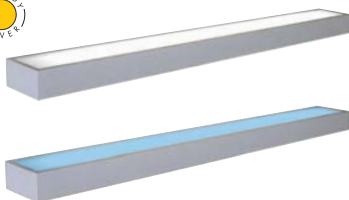

FLAT 121

230~

Socket/Bulb:
G5/T5 EnergySaver (excl.)
21W

Material:
Aluminium/Glass

Dimensions:
W/H/D: 91/5/10 cm

Accessory/Included parts:
Electronic ballast (incl.)

Note:
Mechanical load: 15 kg max.
The application of coloured
T5 bulbs is possible.

Versions:
Glass satin finish
alu

Art. No.:
157192

£199.00

Recommended bulb:
21W warm white
548021
£7.90 /pce.
(see page 616)