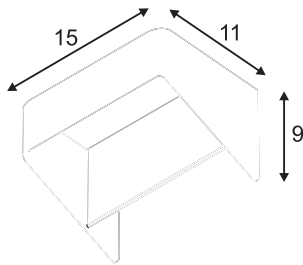

DACU SPACE Design by FGL

230~
12=

LED
9 pce.

0,52

Bulb:
LED (incl.)
9x 0,5W

Material:
Aluminium

Dimensions:
W/H/D: 15/11/9 cm

Accessory/Included parts:
LED converter (incl.)

Versions:
alu brushed/white
LED warm white
white/white
LED warm white
black/white
LED warm white

Art. No.:

151476

151471

151470

£149.00