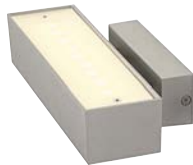

Bulb:
LED (incl.)
9x 0,5W

Material:
Aluminium

Dimensions:
W/H/D: 20,5/4,2/9,5 cm

Accessory/Included parts:
LED converter (incl.)

Versions:
LED warm white
silver grey
white

Art. No.:
151434
151431

£149.00

ANDREAS Design by CDC