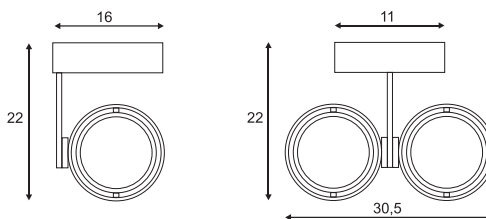

KALU II ES111

Socket/Bulb:
GU10/ES111 (excl.)
75W max.
or
DomeLED ES111 (excl.)
9W

Material:
Aluminium

Dimensions:
W/H/D: 16/20,5/16 cm

Complementary products:
Page 042

Versions:
alu brushed

Art. No.:
147706

£79.90

Recommended bulb:
75W warm white
575672
£12.90

Recommended bulb:
DomeLED 9W, 60°
550392 warm white
£119.00

KALU II ES111 DOUBLE

Socket/Bulb:
GU10/ES111 (excl.)
2x 75W max.
or
DomeLED ES111 (excl.)
2x 9W

Material:
Aluminium

Dimensions:
W/H/D: 30,5/20,5/16 cm

Complementary products:
Page 042

Versions:
alu brushed

Art. No.:
147716

£119.00

Recommended bulb:
75W warm white
575672
£12.90

Recommended bulb:
DomeLED 9W, 60°
550392 warm white
£119.00