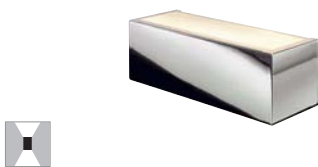

CHROMBO Design by CDC

230~

Socket/Bulb:
G9/G9 (excl.)
40W max.

Material:
Steel/glass

Dimensions:
W/H/D: 20/6,9/6,9 cm

Versions:
chrome
Structure glass, frosted

Art. No.:
151462

£49.90

Recommended bulb:
40W
519340
£3.45