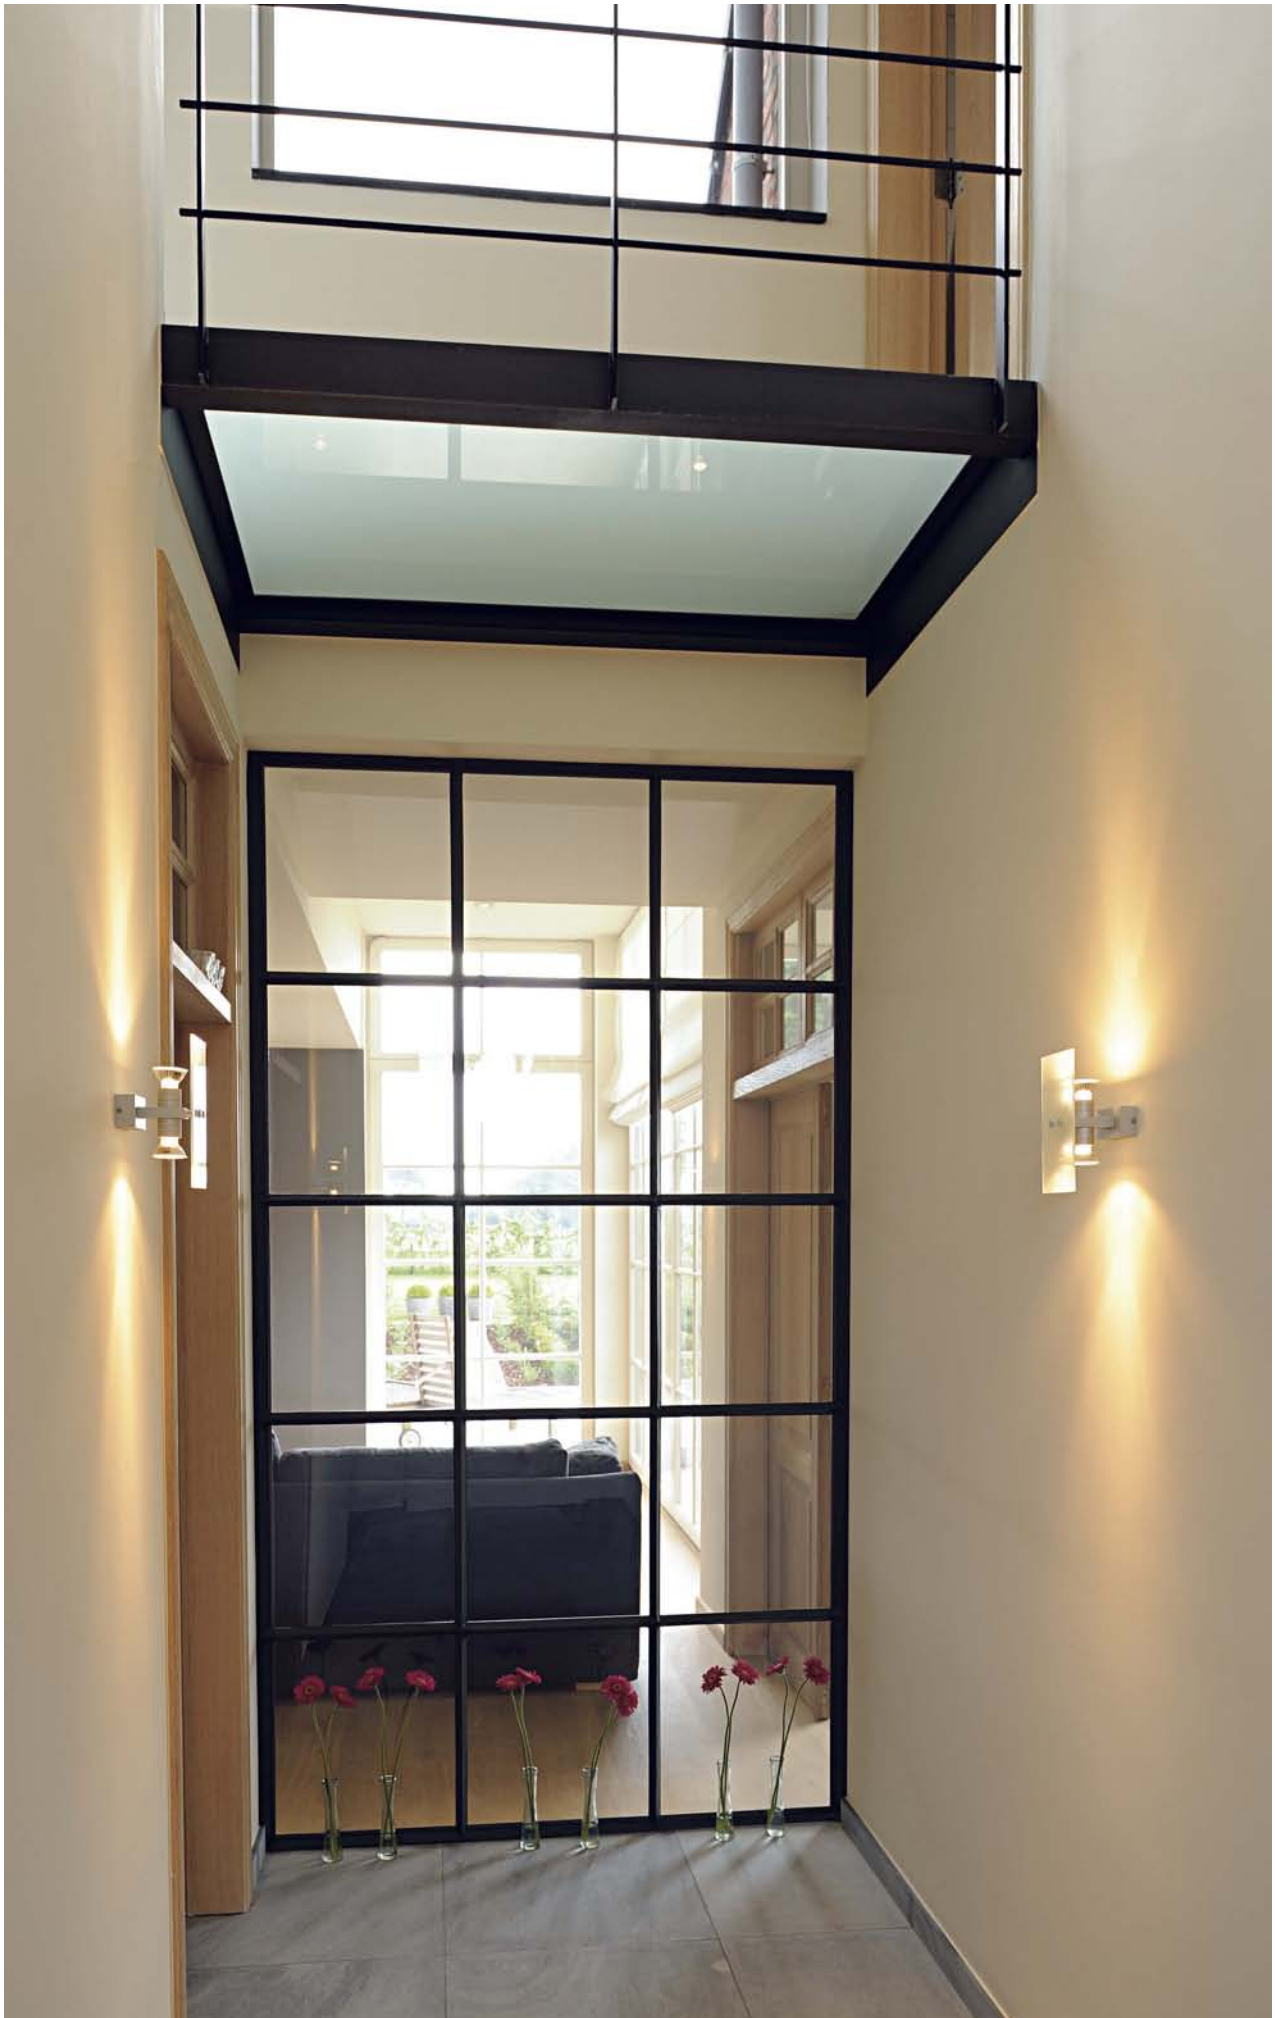

Dimensions:
W/H/D: 8/15/12 cm

Note:
Grid insert is removable.

Complementary products:
Page 237

Versions:
chrome
silver grey

Art. No.:
157212
157214

£79.90

Recommended bulb:
50W warm white
575510
£4.80

IGU WALL UP-DOWN

230~

Socket/Bulb:
GU10/GU10 (excl.)
2x 50W max.

Material:
Aluminium/glass

Dimensions:
W/H/D: 11,5/21,5/11,5 cm

Complementary products:
Page 069

Versions:
silver grey
Glass white satin finish
Glass smoke grey