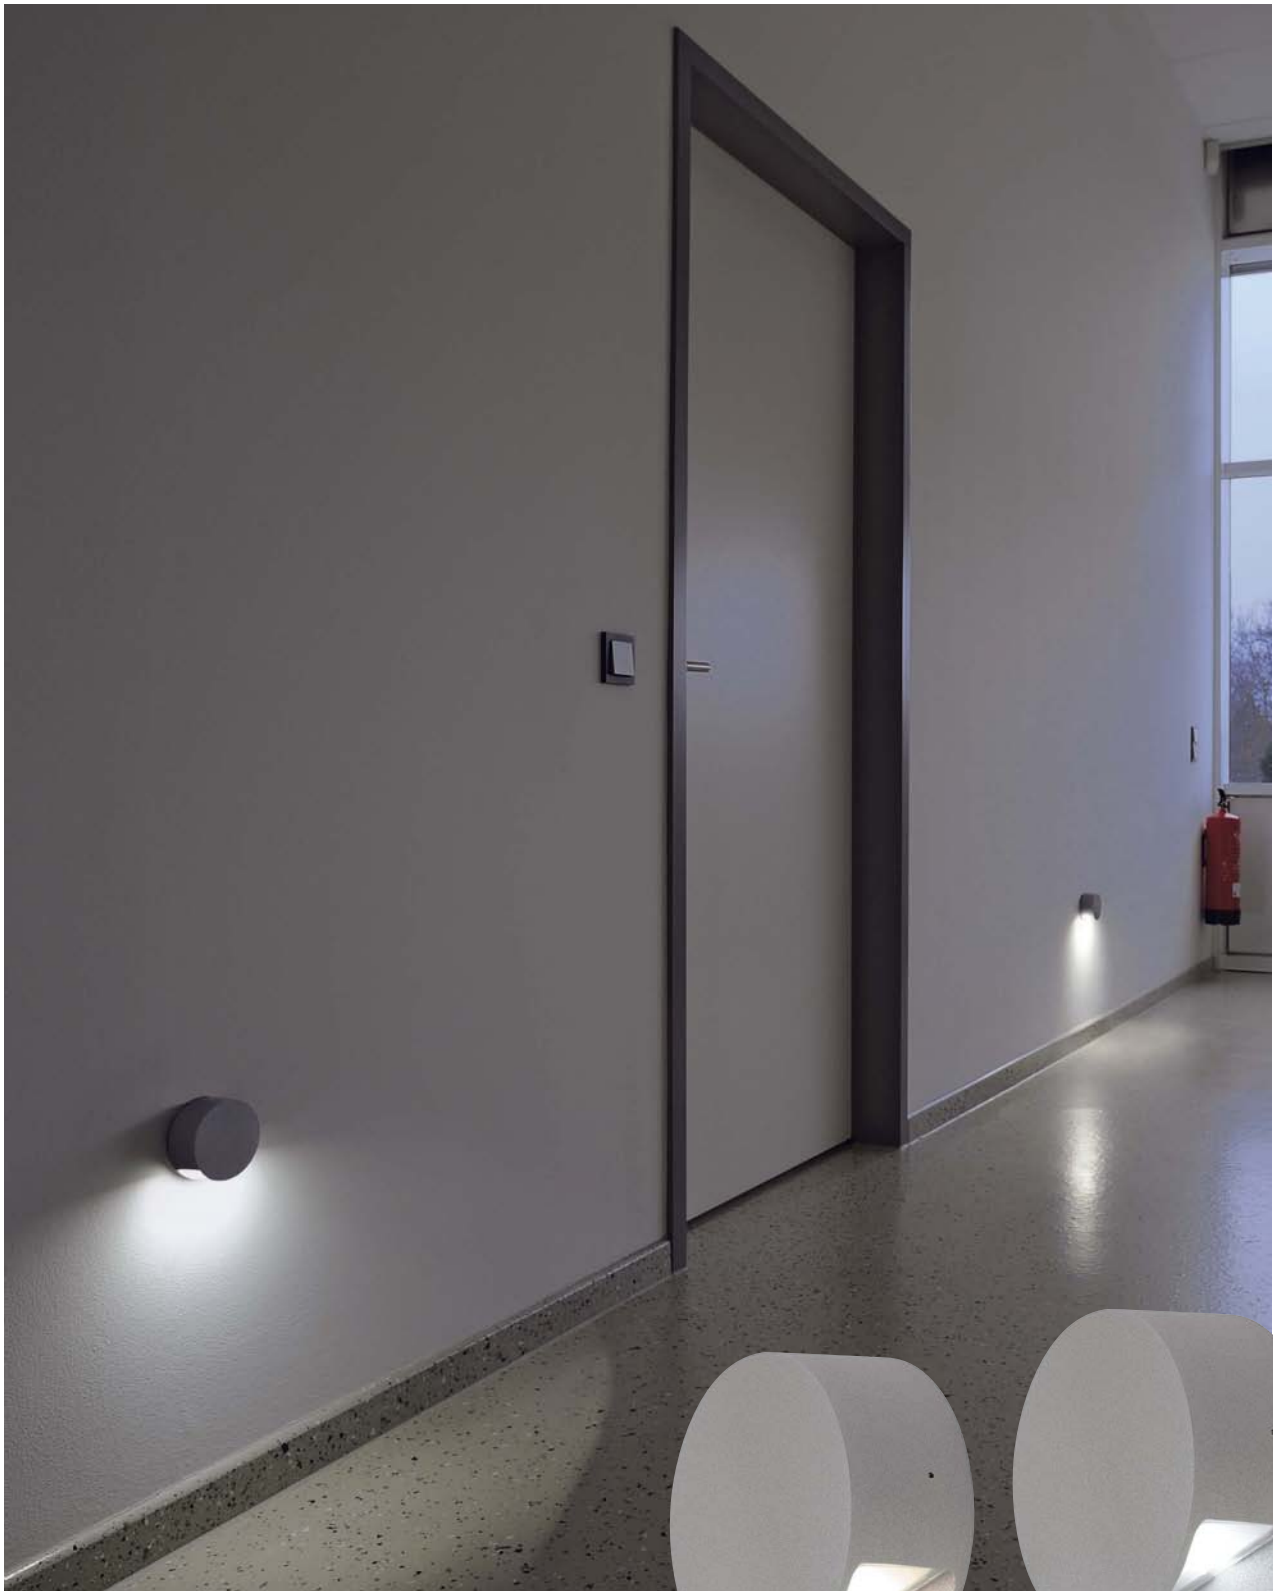

PEMA LED WALL LAMP

230~

1 pce.

0,3

IP44

Bulb:
PowerLED (incl.)
1x 4W

Material:
Aluminium

Dimensions:
Ø/D: 9/4,4 cm

Note:
The lamp achieves IP44 under the condition that the lamp is mounted with the light emission downwards.
The lamp is also suitable for outdoor areas due to the IP class.

Versions:
silver grey
LED white
LED warm white

Art. No.:

231011

231012

£79.90