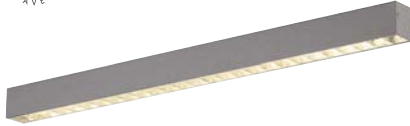

Socket/Bulb:
G5/T5 EnergySaver (excl.)
54W

Material:
Aluminium

Dimensions:
L/W/H: 120/7/8 cm

Accessory/Included parts:
Electronic ballast (incl.)
Grid (incl.)

Note:
Dark-light grid with DIN 5035-7
standard for monitor workstations.

Complementary products:
Page 051

Versions:
silver grey

Recommended bulb:
54W warm white
548054
£9.90 /pce.
(see page 616)

Art. No.:
158334

£179.00