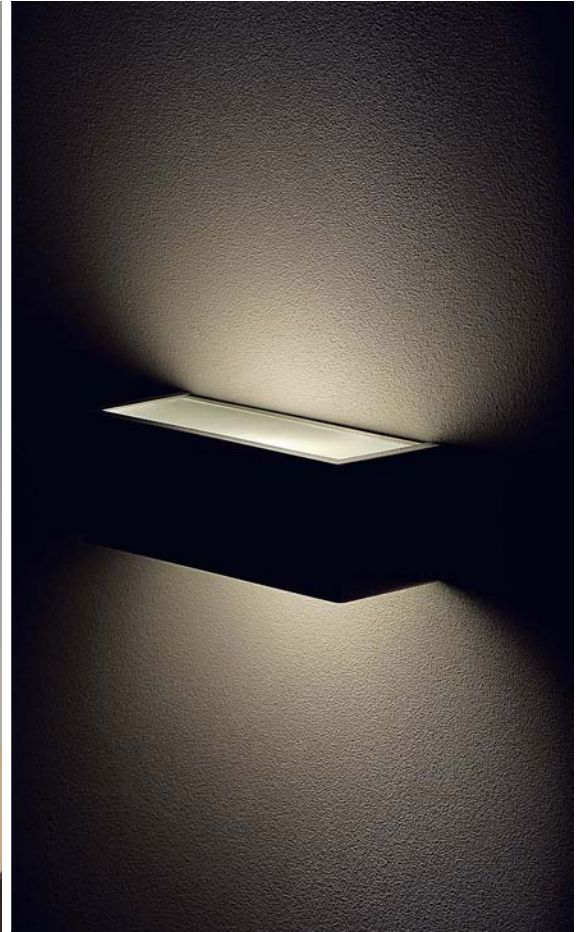

NEW ANDREAS

230~

Socket/Bulb:
R7s/R7s, 118 mm (excl.)
100W max.

Material:
Aluminium/glass

Dimensions:
W/H/D: 18/7/9 cm

Versions:
Structure glass frosted
silver grey

Art. No.:
151424

£69.50

Versions:
Structure glass frosted
chrome

Art. No.:
151422

£79.90

Recommended bulb:
100W EnergySaver
519221
£2.98

CHROMBO Design by CDC

230~

Socket/Bulb:
G9/G9 (excl.)
40W max.

Material:
Steel/glass

Dimensions:
W/H/D: 20/6,9/6,9 cm

Versions:
chrome
Structure glass, frosted

Art. No.:
151462

£49.90

Recommended bulb:
40W
519340
£3.45

CHROMBO TC-S

230~

Socket/Bulb:
G23/TC-S EnergySaver (excl.)
11W max.

Material:
Steel/glass

Dimensions:
W/H/D: 30/10/9 cm

Accessory/Included parts:
Ballast (incl.)

Versions:
chrome
Glass satin finish

Art. No.:
155260

£59.50

Recommended bulb:
11W warm white
508310
£4.80