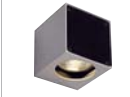

Luminaires for
low-voltage bulbs
MR16

Luminaires for
low-voltage bulbs
QRB111

Luminaires for
high-voltage bulbs
G9

Luminaires for
high-voltage bulbs
GU10

Page 136