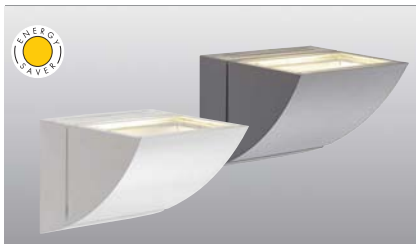

Page 076

Versions:
chrome/white

Art. No.:
133782

£179.00

Recommended bulb:
24W warm white
548024
£9.90 /pce.
(see page 616)

SHELL WL-1 Design by CDC

230~

Socket/Bulb:
G24q-3/
TC-DE EnergySaver (excl.)
26W