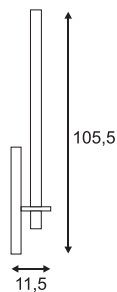

WL 160 T5

230~

Socket/Bulb:
G5/T5 EnergySaver (excl.)
21W

Material:
Aluminium

Dimensions:
W/H/D: 8/105,5/11,5 cm
Canopy-W/H/D: 8/40/1,5 cm
Tube-Ø/L: 4/97 cm

Accessory/Included parts:
Electronic ballast (incl.)

Versions:
alu brushed

Art. No.:
149466

£199.00

Recommended bulb:
21W warm white
548021
£7.90 /pce.
(see page 616)