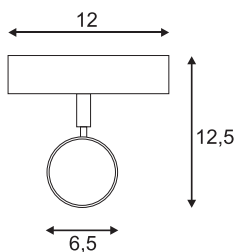

HURIT TWIN

230~

Socket/Bulb:
GU10/GU10; ES111 (excl.)
2x 75W max.

Material:
Aluminium

Dimensions:
W/H/D: 11/11/30 cm

Versions:
alu brushed/chrome

Art. No.:
157314

£49.90

Recommended bulb:
75W warm white
575672
£12.90

HURIT SINGLE

230~

Socket/Bulb:
GU10/GU10; ES111 (excl.)
75W max.

Material:
Aluminium

Dimensions:
W/H/D: 11/11/13,5 cm

Versions:
alu brushed/chrome

Art. No.:
157304

£29.90

Recommended bulb:
75W warm white
575672
£12.90

ASTO GLASS I

230~

Socket/Bulb:
GU10/GU10 (excl.)
35W max.
or GU10 EnergySaver,
till max. Ø/L: 3/9 cm

Material:
Aluminium/glass

Dimensions:
Head-Ø/L: 6,5/14,5 cm
W/H/D: 6,5/16/12,5 cm
Canopy-W/H/D:
6,5/12/2,5 cm

Versions:
alu brushed/
chrome/white

Art. No.:
147431

£29.90

Recommended bulb:
9W warm white
508980
£9.90

ASTO GLASS II

230~

Socket/Bulb:
GU10/GU10 (excl.)
2x 35W max.
or GU10 EnergySaver,
till max. Ø/L: 3/9 cm

Material:
Aluminium/glass

Dimensions:
Head-Ø/L: 6,5/14,5 cm
W/H/D: 6,5/30/12,5 cm
Canopy-W/H/D:
6,5/25/2,5 cm

Versions:
alu brushed/
chrome/white

Art. No.:
147432

£59.50

Recommended bulb:
9W warm white
508980
£9.90