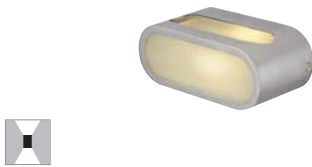

NEW ANDREAS

230~

Socket/Bulb:
R7s/R7s, 118 mm (excl.)
100W max.

Material:
Aluminium/glass

Dimensions:
W/H/D: 18/7/9 cm

Versions:
Structure glass frosted
silver grey

Art. No.:
151424

£69.50

Versions:
Structure glass frosted
chrome

Art. No.:
151422

£79.90

Recommended bulb:
100W EnergySaver
519221
£2.98