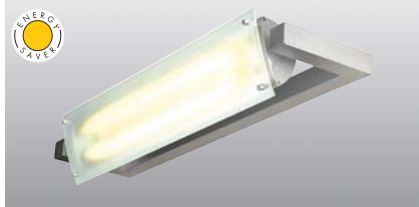

NEPRO LINE

230~

Socket/Bulb:
G5/T5 EnergySaver (excl.)
2x 24W

Material:
Aluminium/glass

Dimensions:
W/H/D: 70,5/14/20,5 cm

Accessory/Included parts:
Electronic ballast (incl.)

Versions:
silver grey

Art. No.:
157052

Complementary products:
Page 066, 156, 163, 202, 243, 285

£199.00

Recommended bulb:
24W warm white
548024
£9.90 /pce.
(see page 616)