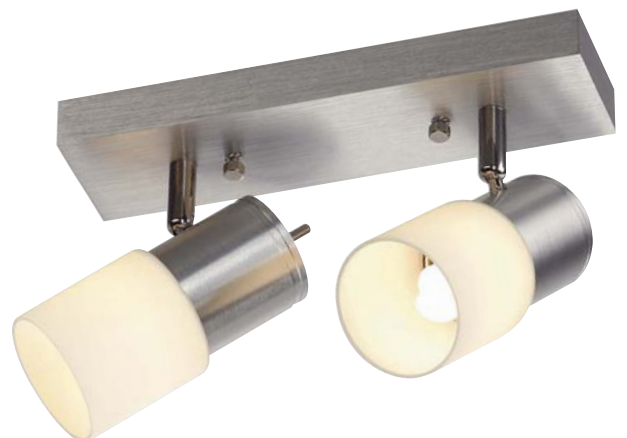

HURIT TWIN

230~

Socket/Bulb:
GU10/GU10; ES111 (excl.)
2x 75W max.

Material:
Aluminium

Dimensions:
W/H/D: 11/11/30 cm

Versions:
alu brushed/chrome

Art. No.:
157314

£49.90

Recommended bulb:
75W warm white
575672
£12.90

HURIT SINGLE

230~

Socket/Bulb:
GU10/GU10; ES111 (excl.)
75W max.

Material:
Aluminium

Dimensions:
W/H/D: 11/11/13,5 cm

Versions:
alu brushed/chrome

Art. No.:
157304

£29.90

Recommended bulb:
75W warm white
575672
£12.90

ASTO GLASS I

230~

Socket/Bulb:
GU10/GU10 (excl.)
35W max.
or GU10 EnergySaver,
till max. Ø/L: 3/9 cm

Material:
Aluminium/glass

Dimensions:
Head-Ø/L: 6,5/14,5 cm
W/H/D: 6,5/16/12,5 cm
Canopy-W/H/D:
6,5/12/2,5 cm

Versions:
alu brushed/
chrome/white

Art. No.:
147431

£29.90

Recommended bulb:
9W warm white
508980
£9.90

ASTO GLASS II

230~

Socket/Bulb:
GU10/GU10 (excl.)
2x 35W max.
or GU10 EnergySaver,
till max. Ø/L: 3/9 cm

Material:
Aluminium/glass

Dimensions:
Head-Ø/L: 6,5/14,5 cm
W/H/D: 6,5/30/12,5 cm
Canopy-W/H/D:
6,5/25/2,5 cm

Versions:
alu brushed/
chrome/white

Art. No.:
147432

£59.50

Recommended bulb:
9W warm white
508980
£9.90