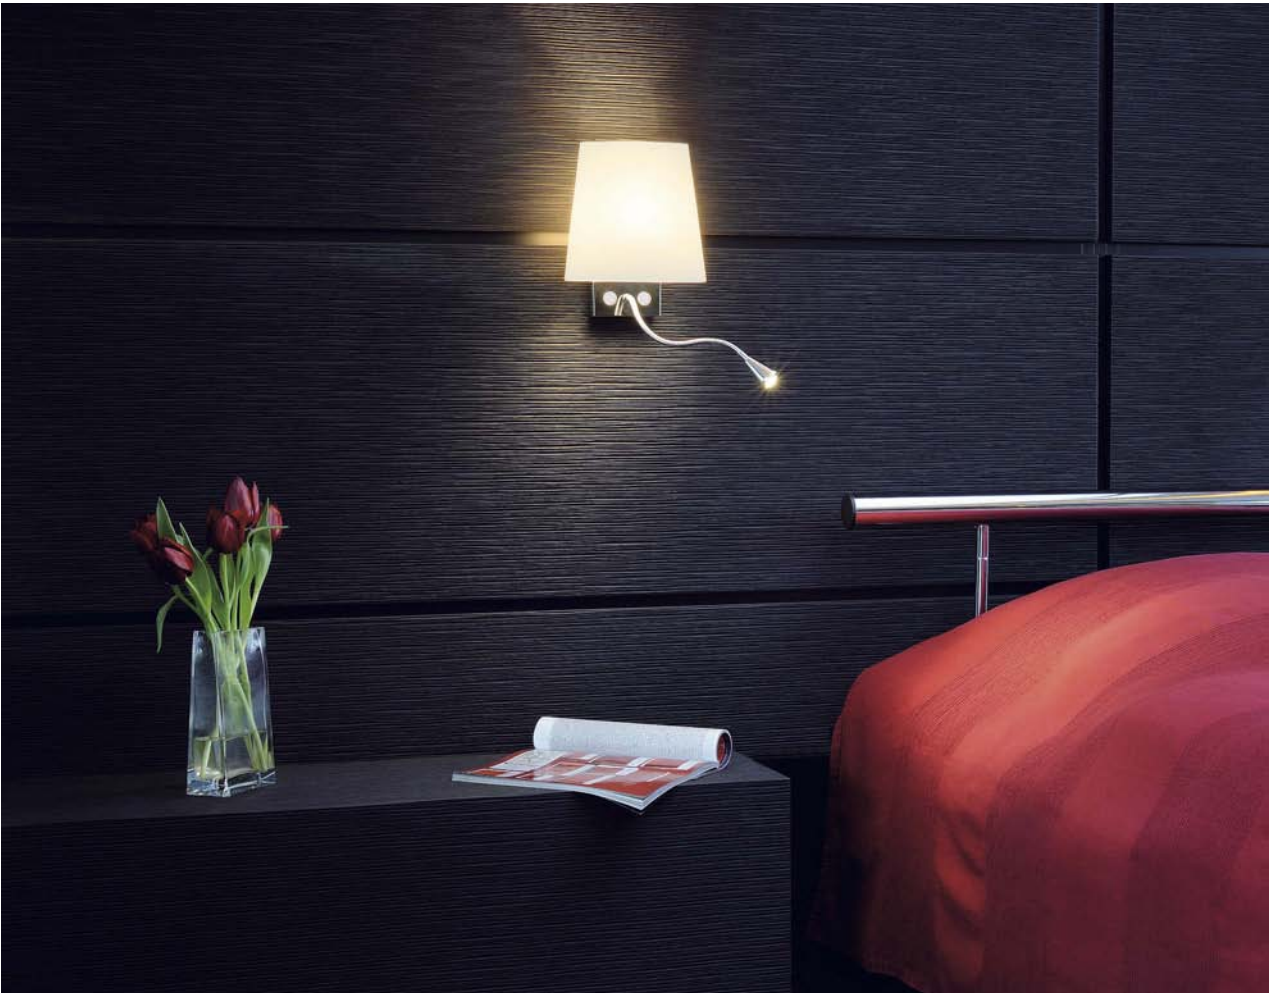

**Accessory/Included parts:**  
Canopy, chrome (incl.)

**Versions:**  
chrome/  
glass satin finish

**Art. No.:**  
149392

£199.00

**Recommended bulb:**  
20W warm white  
508830  
£7.90

**ROVEN**

230~

 1,5m