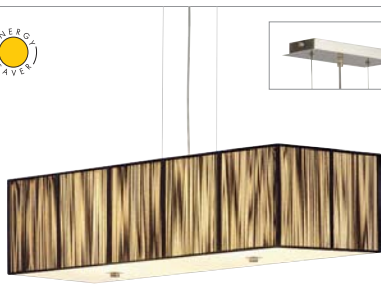

LASSON PD-1

230~

Socket/Bulb:
E27/AGL (excl.)
4x 60W max.
or
E27/EnergySaver (excl.)
till max. Ø/L: 8/18cm

Material:
Textile/steel/glass satin finish

Dimensions:
L/W/H: 80/30/21 cm
Canopy-L/W/H: 22/8/2,5 cm

Note:
The changing optic originates
from the woven black/beige
threads.

Versions:
Canopy chrome
Shade black

Art. No.:
155290

£149.00

Shade beige

155291

£165.00

Recommended bulb:
23W warm white
508970
£7.90