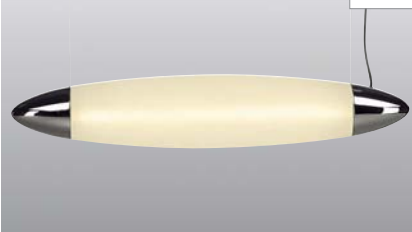

**CREST PD-1** Design by CDC

230~

**Socket/Bulb:**  
G5/T5 EnergySaver (excl.)  
2x 24W

**Material:**  
Zinc-cast chrome plated/PVC

**Dimensions:**  
Ø/L: 13,5/76 cm  
Canopy-Ø/H: 12/3,2 cm

**Accessory/Included parts:**  
Electronic ballast (incl.)  
Canopy (incl.)