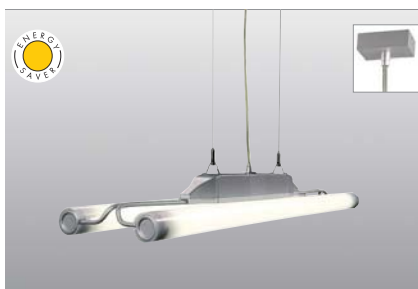

TWINTUBE

230~

T
2,5m

1,45

Socket/Bulb:
G5/T5 EnergySaver (excl.)
2x 39W

Material:
Plastic/aluminium
Tubes acrylic

Dimensions:
L/W/H: 91/19,5/10 cm
Tube-Ø: 4,3 cm
Canopy-L/W/H: 7,4/4/2,5 cm

Accessory/Included parts:
Electronic ballast (incl.)
Canopy (incl.)

Versions:
silver grey

Art. No.:
149222

£229.00

Recommended bulb:
39W warm white
548039
£9.90 /pce.
(see page 616)