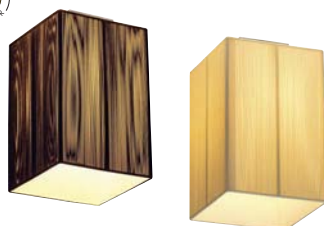

LASSON CL-1 ceiling lamp

230~