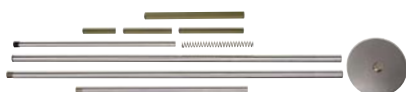

£79.90

**Complementary products:**  
Page 070, 124, 145, 210, 231, 244

**LIGHT EYE MOVE TELESCOPE stick with base** Design by CDC

**Material:**  
Steel

**Dimensions:**  
Tube-L: 2,90 m  
Base-Ø: 18 cm

**Note:**  
Clamp range can be adjusted  
between 1,55 m and 2,95 m.