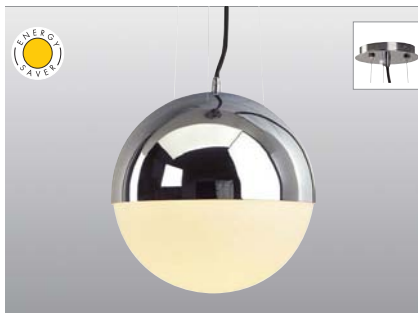

**Recommended bulb:**  
75W warm white  
575672  
£12.90

**LIGHT EYE GLASS 4** Design by CDC

230~

1,5 m

3,0

**Socket/Bulb:**  
GX53/GX53 EnergySaver (excl.)  
4x 9W max.

**Material:**  
Steel/glass

**Dimensions:**  
L/W/H: 68/15/16,8 cm  
Canopy-Ø/H: 8,5/2 cm

**Accessory/Included parts:**  
Canopy (incl.)

**Note:**  
The two outer balls can be  
rotated 180°.  
Canopy chrome, textile black  
cable.

**Versions:**  
chrome  
Glass satin finish

**Art. No.:**  
133552

£249.00

**Recommended bulb:**  
9W warm white  
508860  
£14.80

**BIG LIGHT EYE** Design by CDC

230~

**Socket/Bulb:**  
E27/AGL (excl.)  
75W max.  
or  
E27/EnergySaver (excl.)  
till max. L: 17,5 cm

**Material:**  
Steel/glass