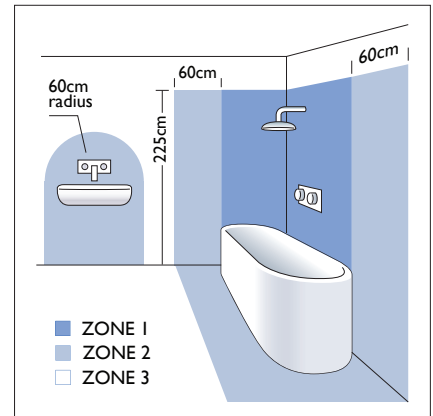

1 x 3w LED		incl.

3000K	Luxeon LED

LED Driver		excl.

Zone	I	2	3