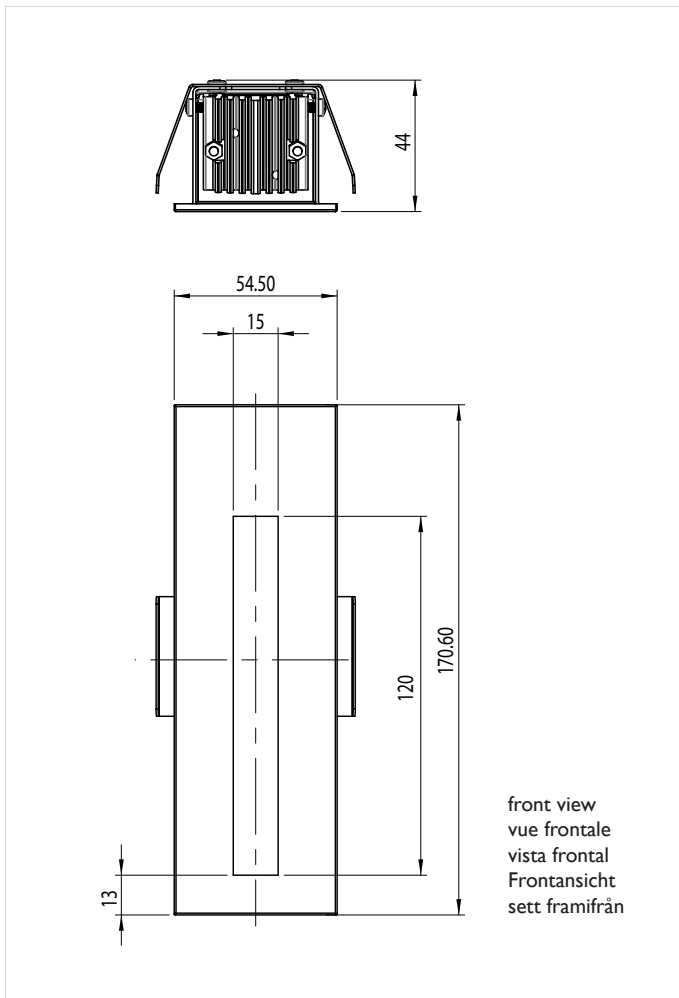

7089 Borgo 55 (IP65)

1 x 3w LED		incl.
------------	--	-------

3000K	Luxeon LED
-------	------------

LED Driver		excl.
------------	--	-------

Zone	I	2	3
------	----------	----------	----------

Astro Lighting Ltd.
G2 River Way, Harlow
CM20 2DP, Great Britain