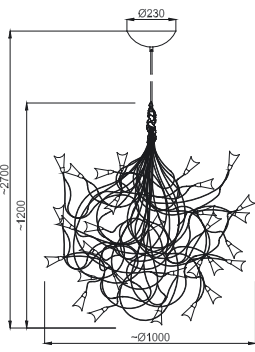

2529.70.060	12V	6x 10W / G4	QT9-LP
2529.70.090	12V	9x 10W / G4	QT9-LP
2529.70.120	12V	12x 10W / G4	QT9-LP

PENDANT

19 arm

Opal polycarbonate shades on 19 silver branches.

Transformer integral to aluminium ceiling rose.

Cable finish: silicon/transparent

2530.70.190	12V	19x 5W / G4	QT9-LP
2529.70.190	12V	19x 10W / G4	QT9-LP

PENDANT

30 arm

Opal polycarbonate shades on 30 silver branches.

Transformer integral to aluminium ceiling rose.

Cable finish: silicon/transparent

2530.70.300	12V	30x 5W / G4	QT9-LP
-------------	-----	-------------	--------

PENDANT

40 arm

Opal polycarbonate shades on 40 silver branches.

Transformer integral to aluminium ceiling rose.