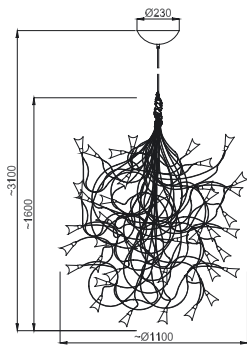

Cable finish: silicon/transparent

2530.70.190	12V	19x 5W / G4	QT9-LP
2529.70.190	12V	19x 10W / G4	QT9-LP

PENDANT

30 arm

Opal polycarbonate shades on 30 silver branches.

Transformer integral to aluminium ceiling rose.

Cable finish: silicon/transparent

2530.70.300	12V	30x 5W / G4	QT9-LP
-------------	-----	-------------	--------

PENDANT

40 arm

Opal polycarbonate shades on 40 silver branches.

Transformer integral to aluminium ceiling rose.