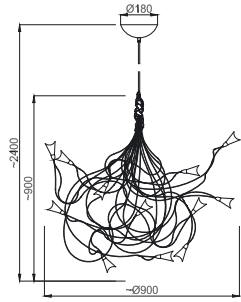

JOGG

LEFT
HOF Heart on Fire, Taipei
JOGG

RIGHT
HABITAT Madrid
JOGG

PENDANTS

6, 9 or 12 arm

Opal polycarbonate shades on silver branches.

Transformer integral to aluminium ceiling rose.

Cable finish: silicon/transparent

2529.70.060	12V	6x 10W / G4	QT9-LP
2529.70.090	12V	9x 10W / G4	QT9-LP
2529.70.120	12V	12x 10W / G4	QT9-LP

PENDANT

19 arm

Opal polycarbonate shades on 19 silver branches.

Transformer integral to aluminium ceiling rose.

Cable finish: silicon/transparent

2530.70.190	12V	19x 5W / G4	QT9-LP
2529.70.190	12V	19x 10W / G4	QT9-LP

PENDANT

30 arm

Opal polycarbonate shades on 30 silver branches.

Transformer integral to aluminium ceiling rose.

Cable finish: silicon/transparent

2530.70.300	12V	30x 5W / G4	QT9-LP
-------------	-----	-------------	--------

PENDANT

40 arm

Opal polycarbonate shades on 40 silver branches.

Transformer integral to aluminium ceiling rose.