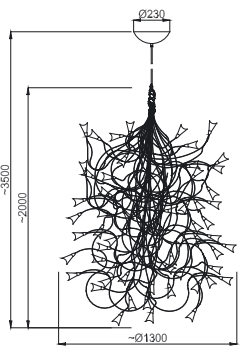

Cable finish: silicon/transparent

2530.70.190	12V	19x 5W / G4	QT9-LP
2529.70.190	12V	19x 10W / G4	QT9-LP

PENDANT

30 arm

Opal polycarbonate shades on 30 silver branches.

Transformer integral to aluminium ceiling rose.

Cable finish: silicon/transparent

2530.70.300	12V	30x 5W / G4	QT9-LP
-------------	-----	-------------	--------

PENDANT

40 arm

Opal polycarbonate shades on 40 silver branches.

Transformer integral to aluminium ceiling rose.

Cable finish: silicon/transparent

2530.70.400	12V	40x 5W / G4	QT9-LP
-------------	-----	-------------	--------

PENDANT

60 arm

Opal polycarbonate shades on 60 silver branches.

Transformer integral to aluminium ceiling rose.