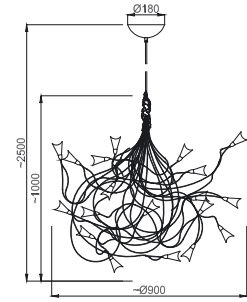

JOGG

LEFT
HOF Heart on Fire, Taipei
JOGG

RIGHT
HABITAT Madrid
JOGG

PENDANTS

6, 9 or 12 arm

Opal polycarbonate shades on silver branches.

Transformer integral to aluminium ceiling rose.

Cable finish: silicon/transparent

2529.70.060	12V	6x 10W / G4	QT9-LP
2529.70.090	12V	9x 10W / G4	QT9-LP
2529.70.120	12V	12x 10W / G4	QT9-LP

PENDANT

19 arm

Opal polycarbonate shades on 19 silver branches.

Transformer integral to aluminium ceiling rose.

Cable finish: silicon/transparent

2530.70.190	12V	19x 5W / G4	QT9-LP
2529.70.190	12V	19x 10W / G4	QT9-LP

PENDANT

30 arm

Opal polycarbonate shades on 30 silver branches.

Transformer integral to aluminium ceiling rose.