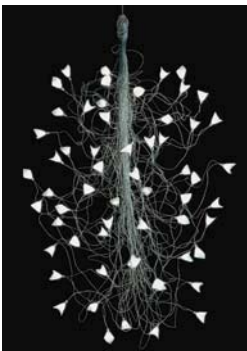

PENDANT

40 arm

Opal polycarbonate shades on 40 silver branches.

Transformer integral to aluminium ceiling rose.

Cable finish: silicon/transparent

2530.70.400	12V	40x 5W / G4	QT9-LP