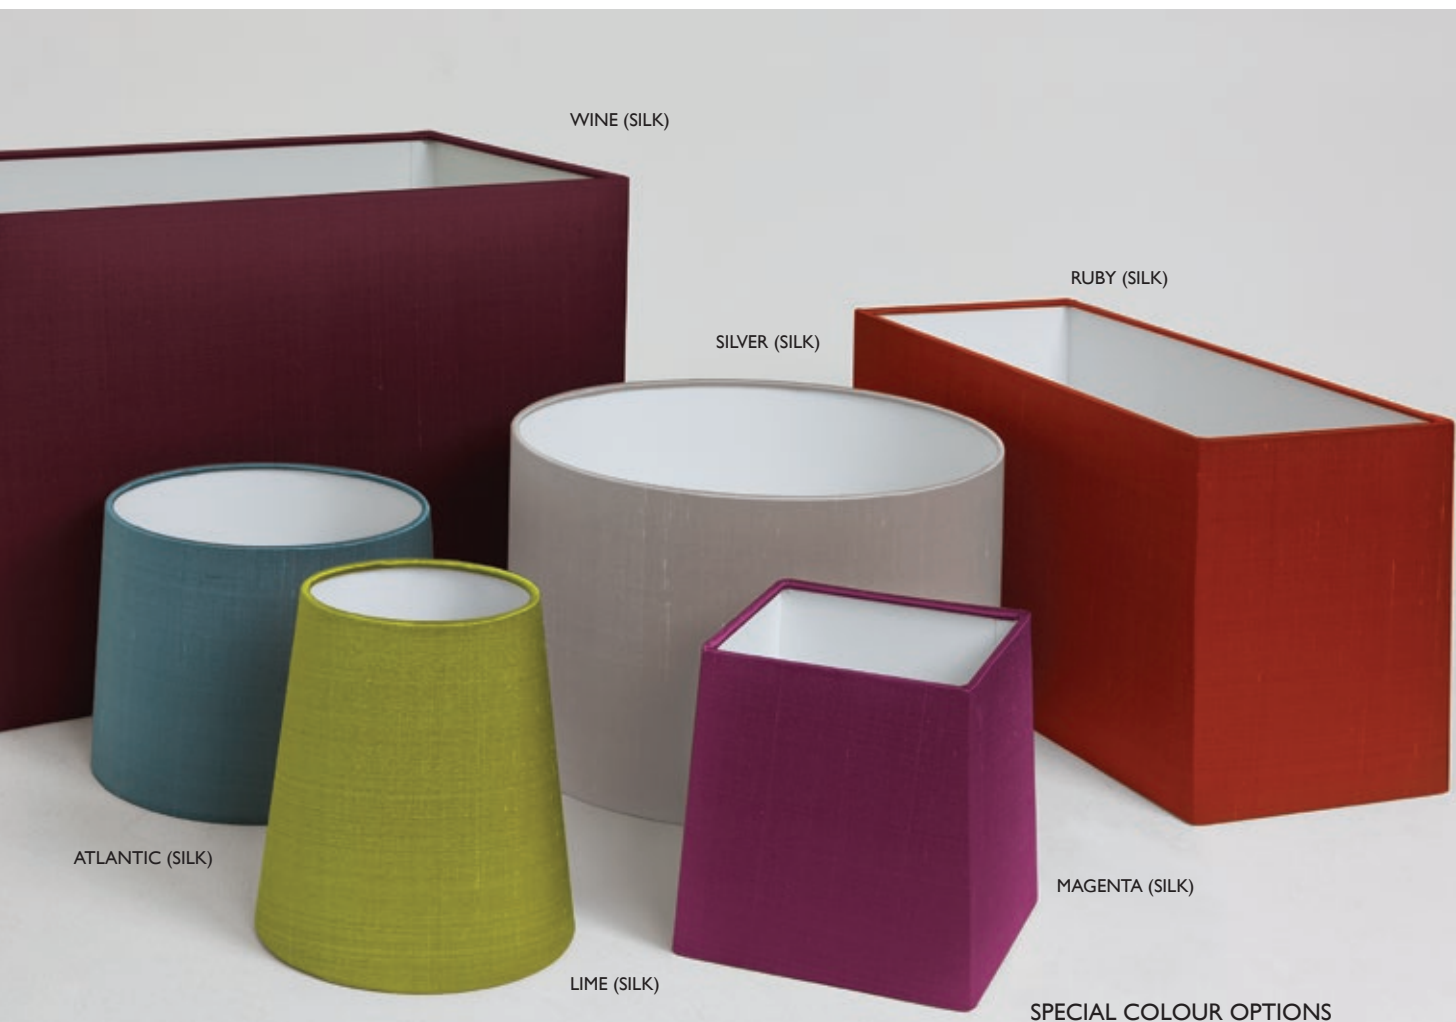

LAMPSHADES

GB These shades can be used on a variety of wall/table and floor lights.
For special colours or fabrics (MOQ 30 pcs.) please contact our Specials Department
(specials@astrolighting.co.uk).

FR Ces abat-jours peuvent être utilisés sur une variété de lampes murales/de table et de plancher.
Pour vos demandes spéciales (MOQ 30 pcs.), de couleurs ou de tissus, merci de contacter votre distributeur.

DE Diese Schirme können mit einer Vielzahl von Wand-, Tisch-, und Stehleuchten verwendet werden. Für Anfragen
zu speziellen Farben oder Stoffen (MOQ 30 pcs.), wenden Sie sich bitte an Ihren Vertriebspartner.

IT Questi paralumi possono essere usati con diversi tipi di lampade da parete/tavolo
Per colori o tessuti diversi (Min 30 pz.), contatte il vostro distributore.