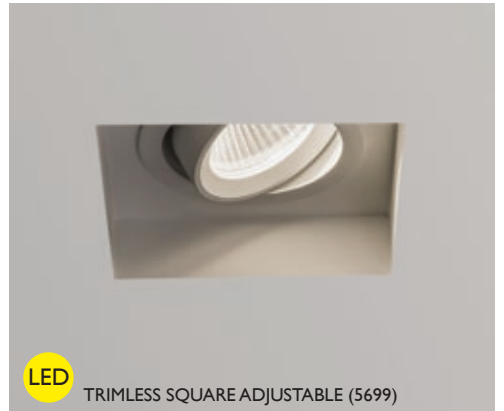

TRIMLESS TWIN (5681)

TRIMLESS SQUARE ADJUSTABLE (5680)

LED

TRIMLESS SQUARE ADJUSTABLE (5699)

TRIMLESS SQUARE fixed

5670

GU10 1 x 50w max (excl.) - ref: 1241\*

TRIMLESS SQUARE adjustable **new**