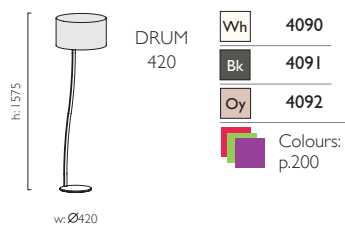

SHADE OPTIONS

SOFIA FLOOR (4533 + 4091)

†Can also be fitted with / vous pouvez également utiliser / kann auch verwendet werden mit / compatibile anche con: E27 LED - ref: 1782 (p.496)