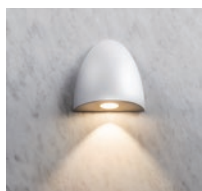

LED DRIVERS

Which driver do I need to buy for my LED product?

De quel driver de LED ai-je besoin pour mon article LED?

Welchen Treiber brauche ich für meine LED Leuchte?

Quale LED driver serve per il mio prodotto LED?

ORPHEUS