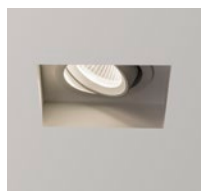

TRIMLESS SQUARE LED