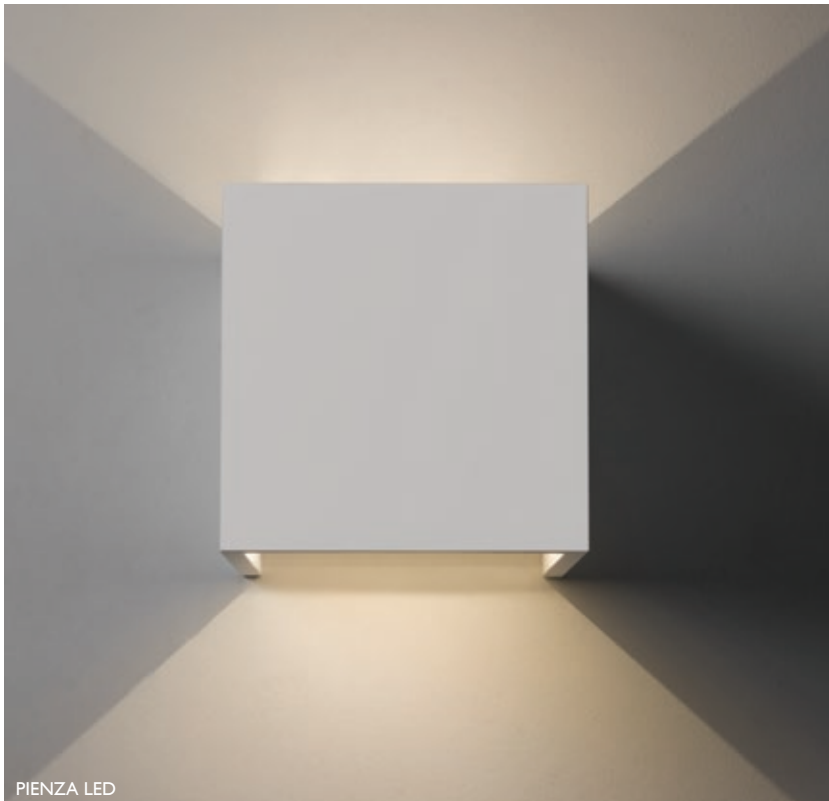

PIENZA 140 SWITCHED

PIENZA LED

7152 | PIENZA LED

LED 3000K CRI 80 198 lm 2 x 3w (incl.)

(Driver incl.)