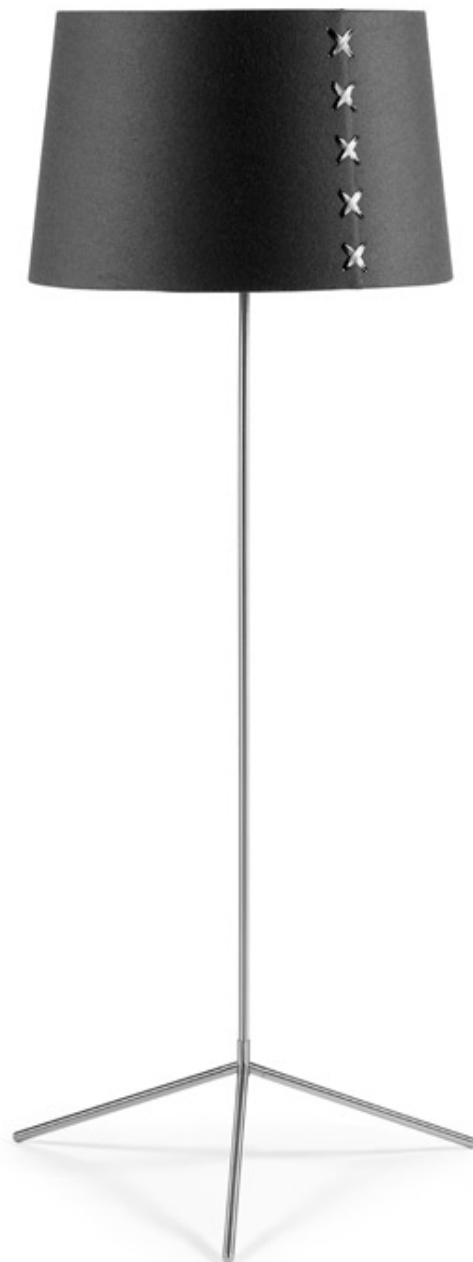

Lace

- Metal (satin surface) floor lamp with smooth shade.
- Shade made of grey or dark green felt.
- Shade fitted with black leather ribbon.
- Height 141 cm (incl. shade), Shade Ø50 cm
- Mounted with black fabric cord
- Recommended bulb (not incl.): E27 max. 60Watt
- Designer: Henrik Pedersen

Lighting Styles offer the full range of Frandsen lighting at the best prices

Contact us to discuss your needs

www.lightingstyles.co.uk