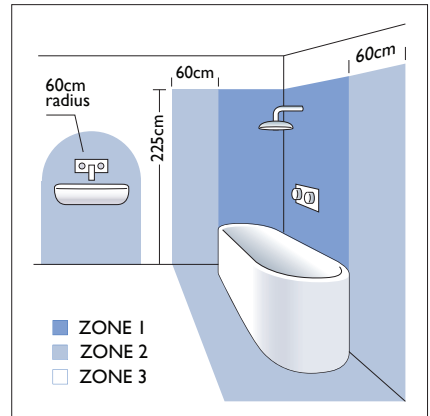

1 x 22w T5		incl.
---------------	--	-------

Zones	2	3
-------	----------	----------

NOTE:
Not suitable for frequent switching.
If used with a motion detector, ensure a minimum of 20 minutes ON time.

Astro Lighting Ltd.
G2 River Way, Harlow
CM20 2DP, Great Britain