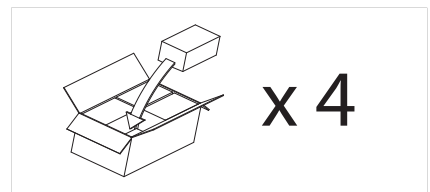

1 x 22w T5		incl.
---------------	--	-------

Zones	2	3
-------	----------	----------

NOTE:
Not suitable for frequent switching.
If used with a motion detector, ensure a minimum of 20 minutes ON time.

Astro Lighting Ltd.
G2 River Way, Harlow
CM20 2DP, Great Britain